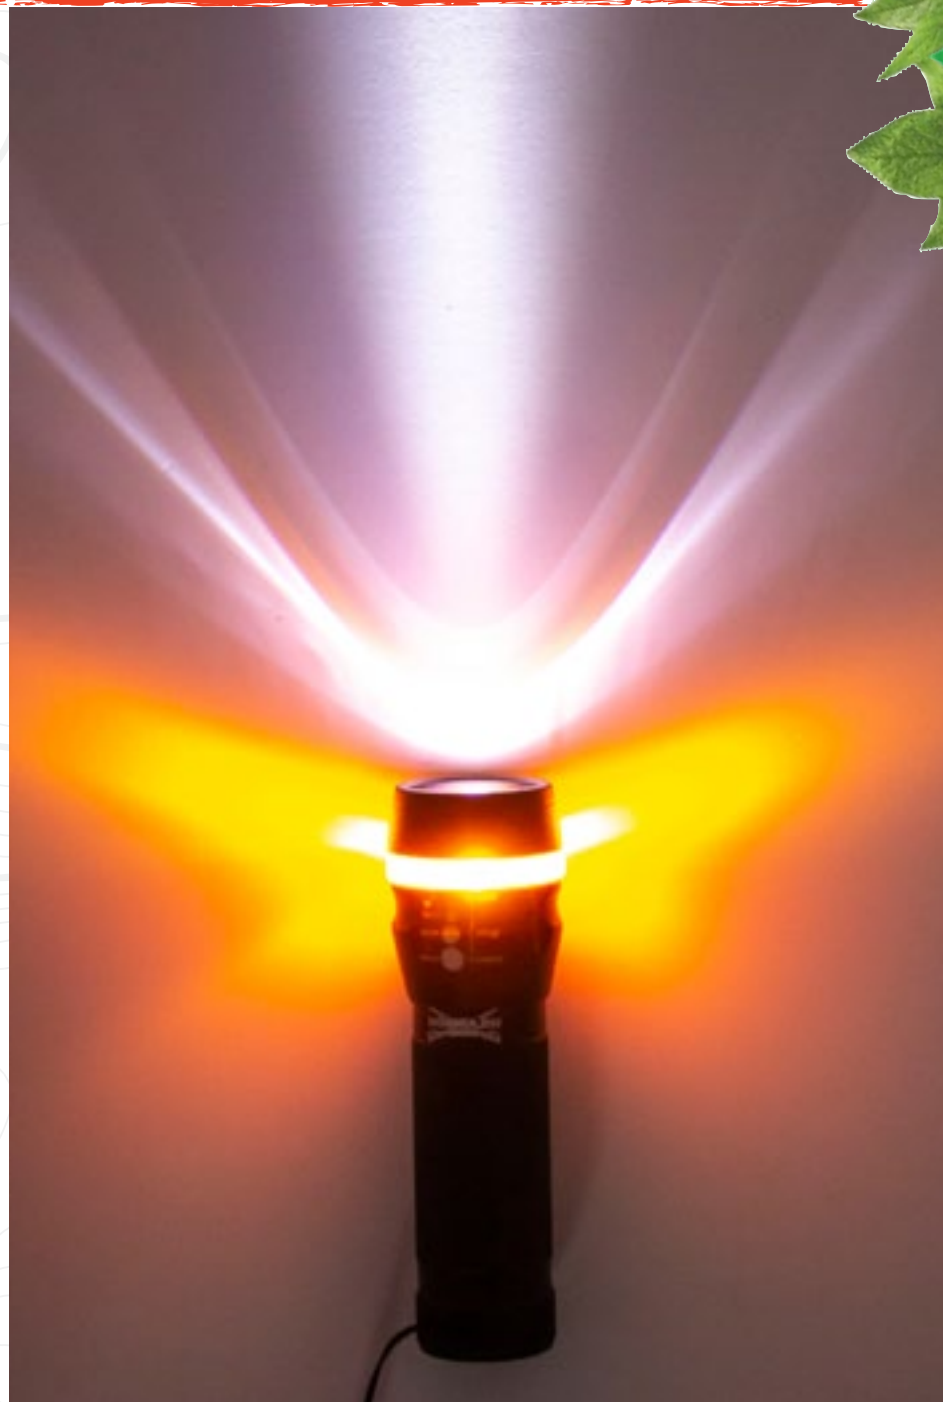

Emergency Flashing Function

5M
RANGE

NEW

2
TORCHES
IN ONE

NEW

Slide
open
to use
lantern

MINI LED TORCH

- Pocket sized torch ideal for keeping in handbag or glove box
- High beam with 5m range
- Zoom function to focus the light
- Flashing function to attract attention in an emergency
- Requires 3x AAA batteries (not included)

LANTERN TORCH

- 2 torches in one
- COB LED Torch and Lantern deliver superior light
- Flat base to use as an uplighter
- Magnetic base securely attaches to any metal surface
- Secure aluminium grip
- Requires 3x AAA batteries (not included)

Product Code..... 1111347W

Pack Quantity 10

RRP
£9.99

Product Code..... 1111348W

Pack Quantity 10

RRP
£19.99

Pruners

Ultralight
Collection

Loppers

Hedge Care

Lawn Care

Tree Care

Axes

Multi-tools

Accessories

Carbon Steel
Cultivating Tools

Carbon Steel
Hand Tools

Stainless Steel
Cultivating Tools

Stainless Steel
Hand Tools

Promotional
Display Solutions

10
YEAR
GUARANTEE