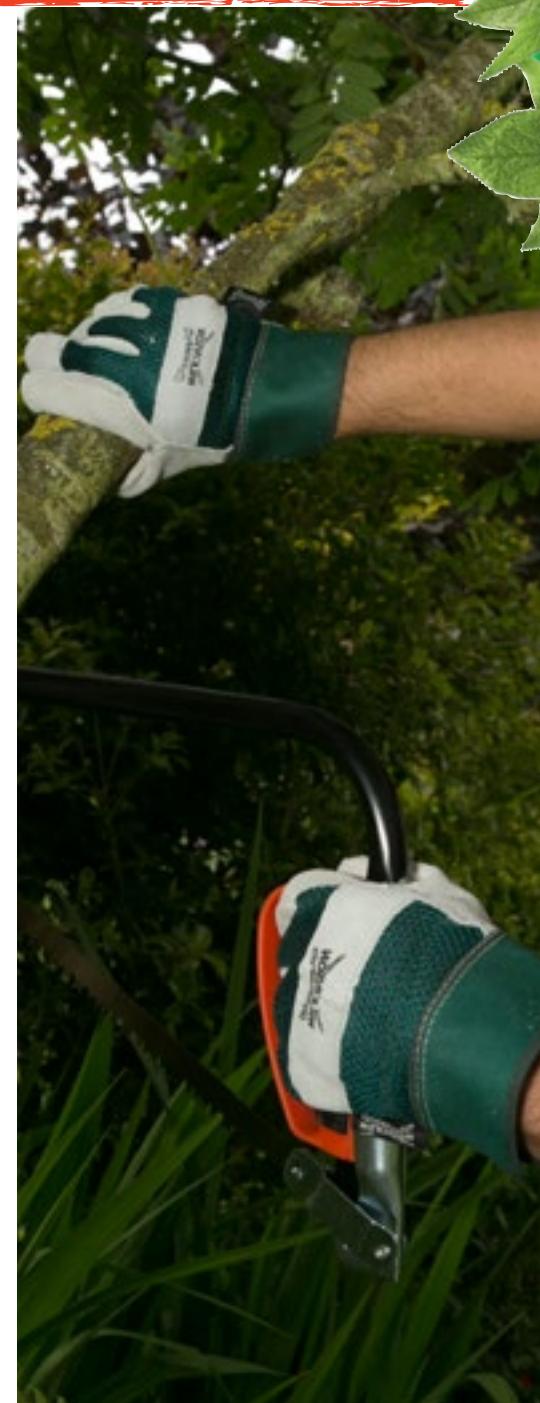

- Pruners
- Ultralight Collection
- Loppers
- Hedge Care
- Lawn Care
- Tree Care
- Axes
- Multi-tools

Accessories

- Carbon Steel Cultivating Tools
- Carbon Steel Hand Tools
- Stainless Steel Cultivating Tools
- Stainless Steel Hand Tools
- Promotional Display Solutions