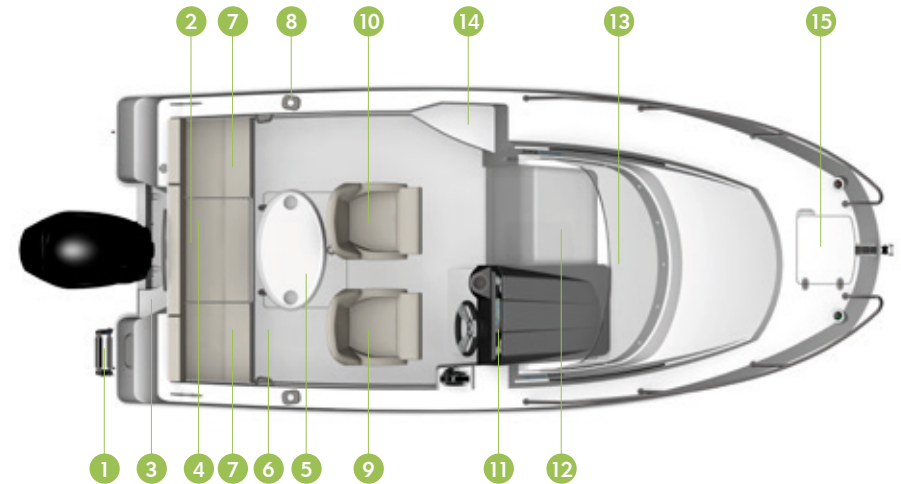

Safe access to the bow

1

Swim ladder

2 & 3

Bench seating flips up to allow boat access via the stern
Integrated step for boarding access

5

Cockpit table for dining

13

Cabin with double berth

13

Cabin with double berth

12

Lockable acrylic sliding cabin entry door

MODEL FEATURES

1. Swim ladder
2. Bench seating flips up to allow boat access via the stern
3. Integrated step for boarding access
4. Bench seat for 3 people
5. Cockpit table for dining
6. Cockpit sunlounge extension (optional)
7. Storage under cockpit seating
8. High freeboard for children's safety
9. Pilot bucket seat
10. Optional co-pilot bucket seat
11. Ergonomic helm with mounting area for optional 7" GPS/Chart plotter
12. Lockable acrylic sliding cabin entry door
13. Cabin with double berth
14. Safe access to the bow
15. Anchor locker

ACTIV 555 CABIN

THE PERFECT ALL-ROUNDER

Whether you're a seasoned lover of the cruising lifestyle or you're just getting into it, the Activ 555 Cabin offers everything you're looking for in a perfectly balanced all-rounder. The wide beam opens up all the versatility and freedom needed to create surprisingly spacious room in the cockpit as well as sleeping accommodation below deck in the bright, airy cabin. Throw in a sun pad to lay back and relax on and you're all set to enjoy plenty of fun on the water.