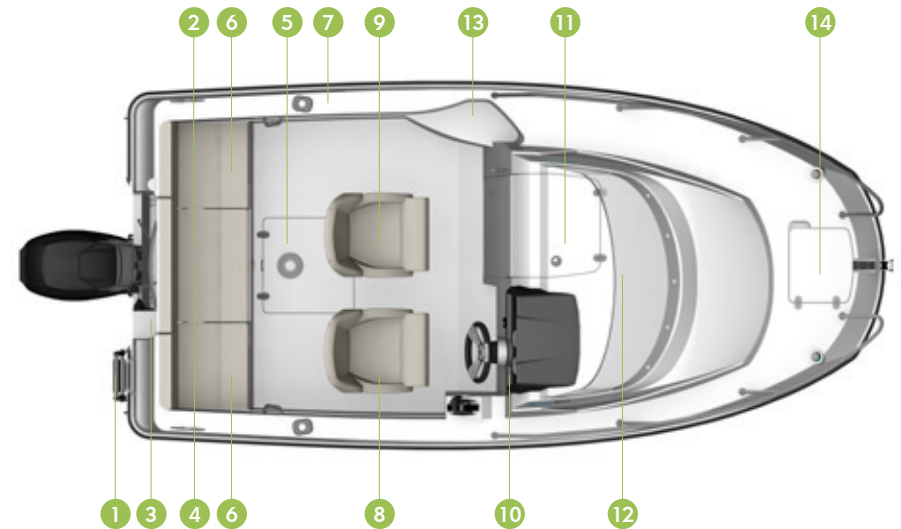

13

Safe access to the bow

Ergonomic helm with mounting area for optional 7" GPS/Chart plotter

10

MODEL FEATURES

- 1. Swim ladder
- 2. Bench seating flips up to allow boat access via the stern
- 3. Integrated step for boarding access
- 4. Bench seat for 3 people
- 5. Cockpit table for dining
- 6. Storage under cockpit seating
- 7. High freeboard for children's safety
- 8. Pilot bucket seat
- 9. Optional co-pilot bucket seat
- 10. Ergonomic helm with mounting area for optional 7" GPS/Chart plotter
- 11. Lockable bi-fold cabin entry door
- 12. Cabin with double berth
- 13. Safe access to the bow
- 14. Anchor locker

ACTIV 505 CABIN

THE BEST ALL-ROUND CABIN CRUISER IN THE COMPACT CLASS

The Activ 505 Cabin offers one of the best all-round boating and navigation experiences in its class, integrating a stylish new design and packed with improved new features that guarantee a new level of safety and pleasure for a day on the water.