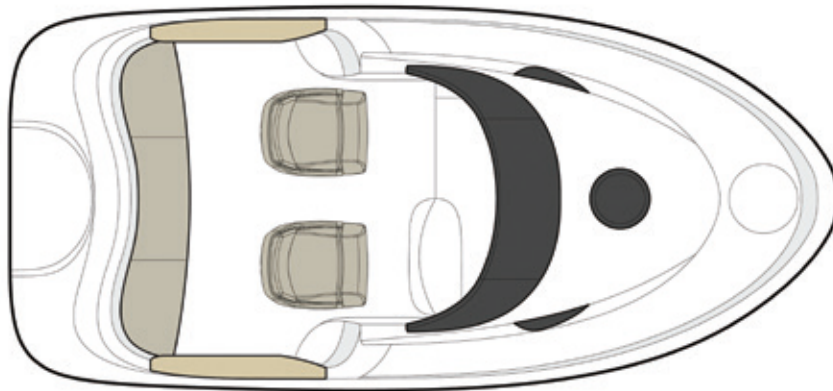

STORAGE

To help you get on and enjoy life on the water as much as possible the Activ 555 Cabin takes care of all the practical things as well. With ample storage all around, conveniently placed fishing rod holders and a perfectly situated anchor locker, there's a space for everything. And there's also a bow roller on deck to make sure that lowering and raising the anchor is completely simple and worry free, removing the risk of scratching the hull or topside.