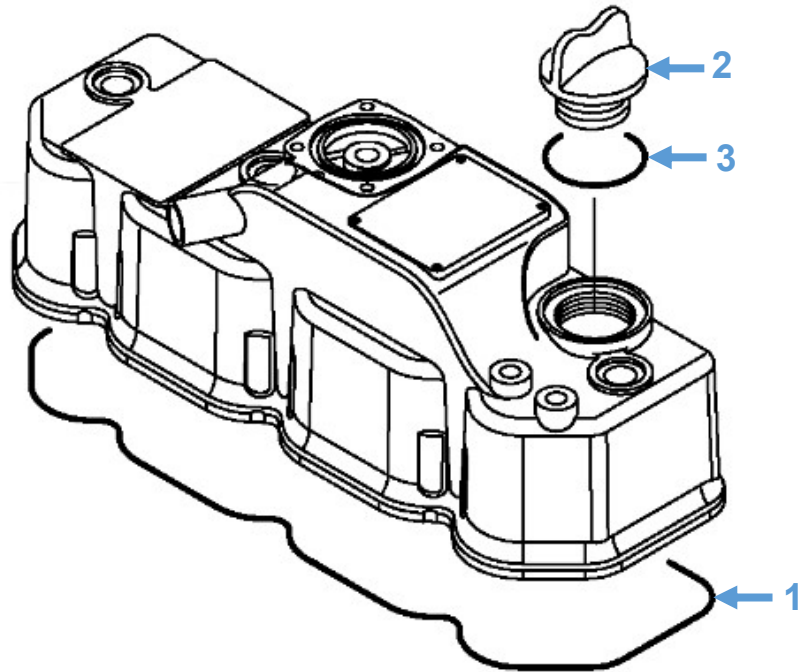

Engine Parts: Fuel Injection Pump

Diagram No.	Description	Part No.	Model
1	Fuel Injection Pump	719802-51310	Shire 05 33 Shire 06 33
2	Fuel Injection Pump	719933-51301	Shire 14 32 Shire 14 33

Engine Parts: Rocker Cover Gasket & Oil Cap

Diagram No.	Description	Part No.	Model
1	Rocker Cover Gasket	119802-11310	All
2	Oil Cap	124160-01751	All
3	Oil Cap O-Ring	24311-000320	All

Engine Parts: Cylinder Head Gasket

Diagram No.	Description	Part No.	Model
1	Cylinder Head Gasket	119812-01330	All
2	Cylinder Head Bolt	119810-01200	All