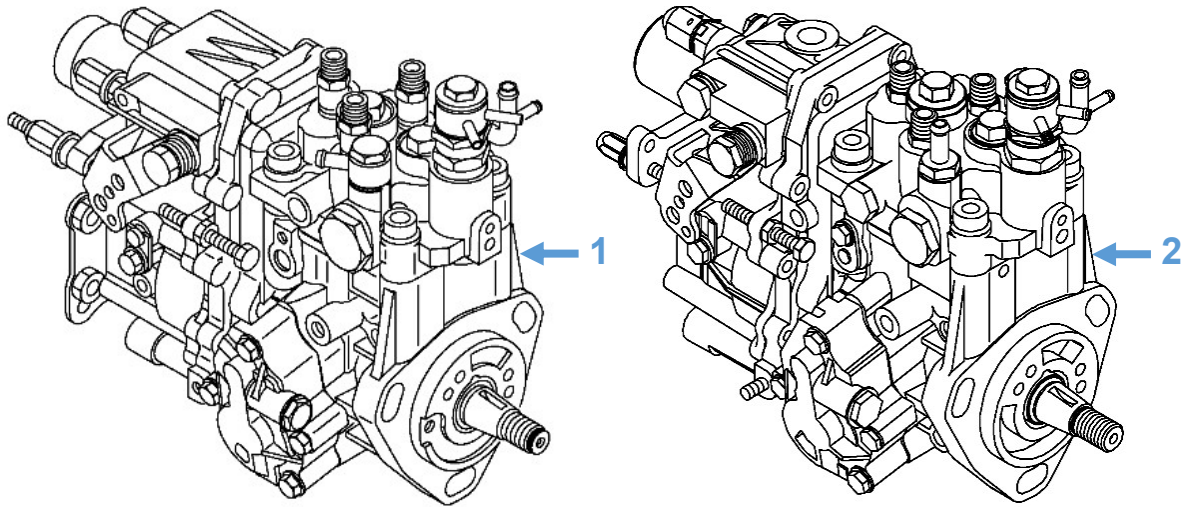

Engine Parts: Fuel Injection Pump

Diagram No.	Description	Part No.	Model
1	Fuel Injection Pump	719802-51310	Shire 05 33 Shire 06 33
2	Fuel Injection Pump	719933-51301	Shire 14 32 Shire 14 33

Engine Parts: Rocker Cover Gasket & Oil Cap