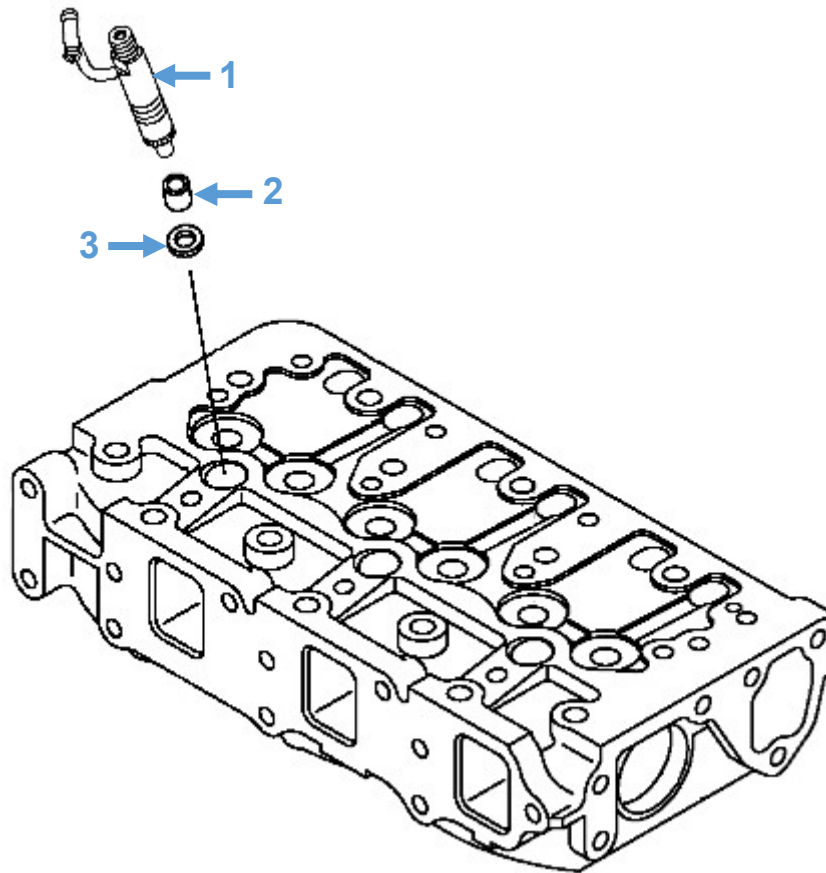

Description	Part No.	Model
Exhaust Blanket	RDG2478	All

Engine Parts: Injectors

Diagram No.	Description	Part No.	Model
1	Injector	719802-53101	Shire 05 33 Shire 06 33
		729008-53100	Shire 14 32 Shire 14 33
2	Injector Protector	119802-11870	All
3	Injector Seat	119625-11880	All

Diagram No.	Description	Part No.	Model
1	Rocker Cover Gasket	119802-11310	All
2	Oil Cap	124160-01751	All
3	Oil Cap O-Ring	24311-000320	All

Engine Parts: Cylinder Head Gasket

Diagram No.	Description	Part No.	Model
1	Cylinder Head Gasket	119812-01330	All
2	Cylinder Head Bolt	119810-01200	All