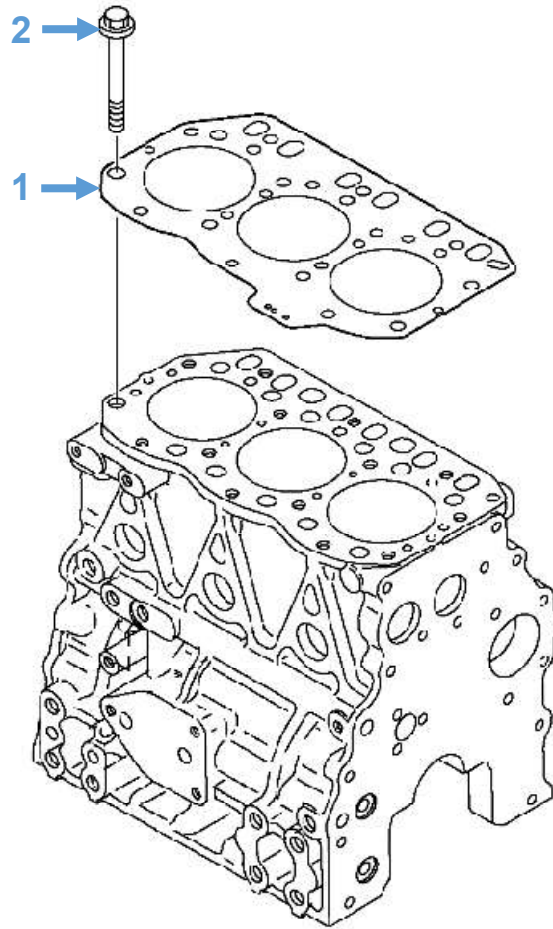

Engine Parts: Fuel Injection Pump

Diagram No.	Description	Part No.	Model
1	Fuel Injection Pump	719802-51310	Shire 05 33 Shire 06 33
2	Fuel Injection Pump	719933-51301	Shire 14 32 Shire 14 33

Engine Parts: Rocker Cover Gasket & Oil Cap

Diagram No.	Description	Part No.	Model
1	Rocker Cover Gasket	119802-11310	All
2	Oil Cap	124160-01751	All
3	Oil Cap O-Ring	24311-000320	All

Engine Parts: Cylinder Head Gasket

Diagram No.	Description	Part No.	Model
1	Cylinder Head Gasket	119812-01330	All
2	Cylinder Head Bolt	119810-01200	All

Accessories: Stern gear

Description	Part No.	Model
30" x 1.5" Diameter Propeller Shaft	EPB3841	All
Weldable Sterntube	EPB5534	All
Flexible Shaft Seal (to suit 1.5" shaft)	EPB5536	All

Accessories: Propellers

Description	Part No.	Model
16" x 9" 3 Blade Propeller	16X93PB	All*

Suitable for a 1.5" Shaft, 12: 1 Taper

Accessories: Lever Controller

Description	Part No.	Model
Single Lever Control Unit (side mounted)	RDG92010055	All
3 Metre Cable	RDG92010056	All