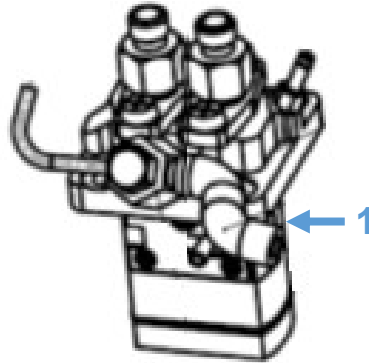

Engine Mount Parts

Description	Part No.	Model
Engine Mount	RDG005A10	All

Exhaust Manifold Blankets

Description	Part No.	Model
Exhaust Blanket	RDG904A15	All

Engine Parts: Injectors

Diagram No.	Description	Part No.	Model
1	Injector	3M78131000	All
2	Gasket	3M78130002	All

Engine Parts: Fuel Injection Pump

Diagram No.	Description	Part No.	Model
1	Fuel Injection Pump	2M78181000	Shire 15 15CB
2	Fuel Injection Pump	3M78181000	Shire 15 20CB

Engine Parts: Rocker Cover Gasket & Oil Cap