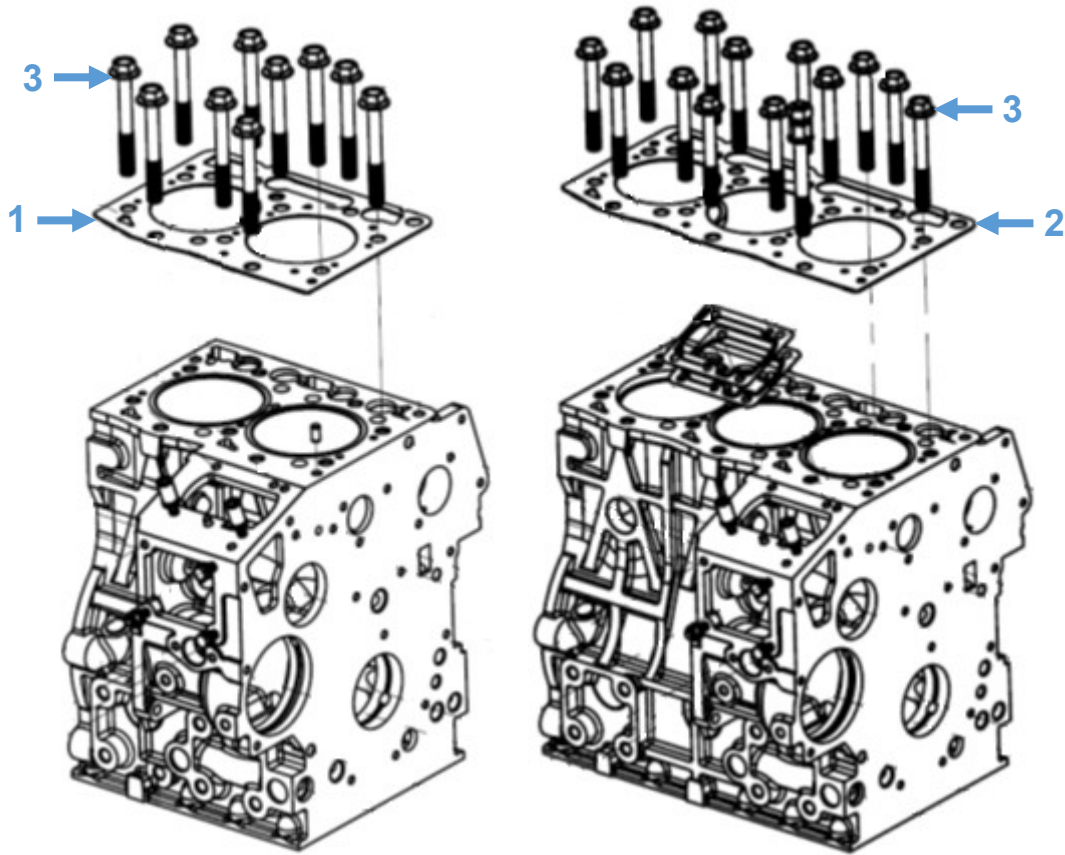

Engine Mount Parts

Description	Part No.	Model
Engine Mount	RDG005A10	All

Exhaust Manifold Blankets

Description	Part No.	Model
Exhaust Blanket	RDG904A15	All

Engine Parts: Injectors

Diagram No.	Description	Part No.	Model
1	Injector	3M78131000	All
2	Gasket	3M78130002	All

Engine Parts: Fuel Injection Pump

Diagram No.	Description	Part No.	Model
1	Fuel Injection Pump	2M78181000	Shire 15 15CB
2	Fuel Injection Pump	3M78181000	Shire 15 20CB

Engine Parts: Rocker Cover Gasket & Oil Cap

Diagram No.	Description	Part No.	Model
1	Rocker Cover Gasket	2M780100011	Shire 15 15CB
		3M780100021	Shire 15 20CB
2	Oil Cap	4L88011001	All
3	Oil Cap O-Ring	GBT345212005	All

Engine Parts: Cylinder Head Gasket

Diagram No.	Description	Part No.	Model
1	Cylinder Head Gasket	2M780300011	Shire 15 15CB
2		3M78030019	Shire 15 20CB
3	Cylinder Head Bolt	3M78030009	All

Accessories: Exhaust Equipment

Description	Part No.	Model
Exhaust Coupling 1.5"	RDG1916	All
Flexible Exhaust Pipe Blanket	RDG2477	All
Flexible Exhaust 1.5"	RDG1879	All
Dry Exhaust Silencer 1.5"	RDG1911	All