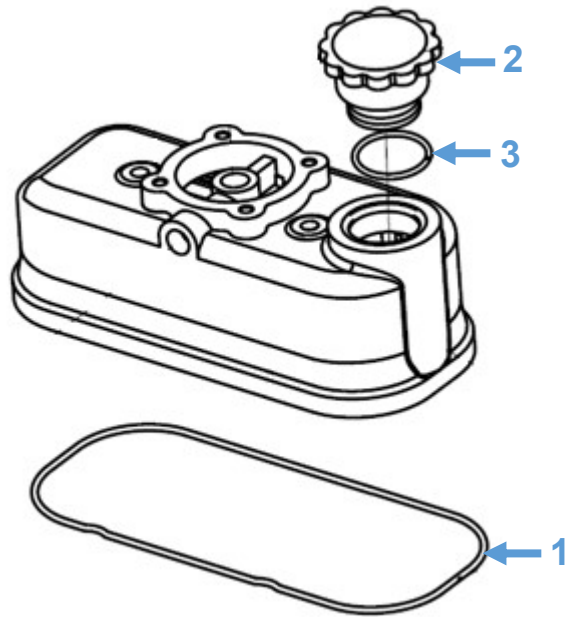

Engine Mount Parts

Description	Part No.	Model
Engine Mount	RDG005A10	All

Exhaust Manifold Blankets

Description	Part No.	Model
Exhaust Blanket	RDG904A15	All

Engine Parts: Injectors

Diagram No.	Description	Part No.	Model
1	Injector	3M78131000	All
2	Gasket	3M78130002	All

Engine Parts: Fuel Injection Pump

Diagram No.	Description	Part No.	Model
1	Fuel Injection Pump	2M78181000	Shire 15 15CB
2	Fuel Injection Pump	3M78181000	Shire 15 20CB

Engine Parts: Rocker Cover Gasket & Oil Cap

Diagram No.	Description	Part No.	Model
1	Rocker Cover Gasket	2M780100011	Shire 15 15CB
		3M780100021	Shire 15 20CB
2	Oil Cap	4L88011001	All
3	Oil Cap O-Ring	GBT345212005	All

Engine Parts: Cylinder Head Gasket