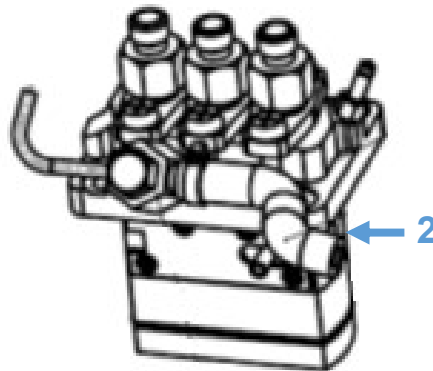

Engine Mount Parts

Description	Part No.	Model
Engine Mount	RDG005A10	All

Exhaust Manifold Blankets

Description	Part No.	Model
Exhaust Blanket	RDG904A15	All

Engine Parts: Injectors

Diagram No.	Description	Part No.	Model
1	Injector	3M78131000	All
2	Gasket	3M78130002	All

Engine Parts: Fuel Injection Pump

Diagram No.	Description	Part No.	Model
1	Fuel Injection Pump	2M78181000	Shire 15 15CB
2	Fuel Injection Pump	3M78181000	Shire 15 20CB

Engine Parts: Rocker Cover Gasket & Oil Cap