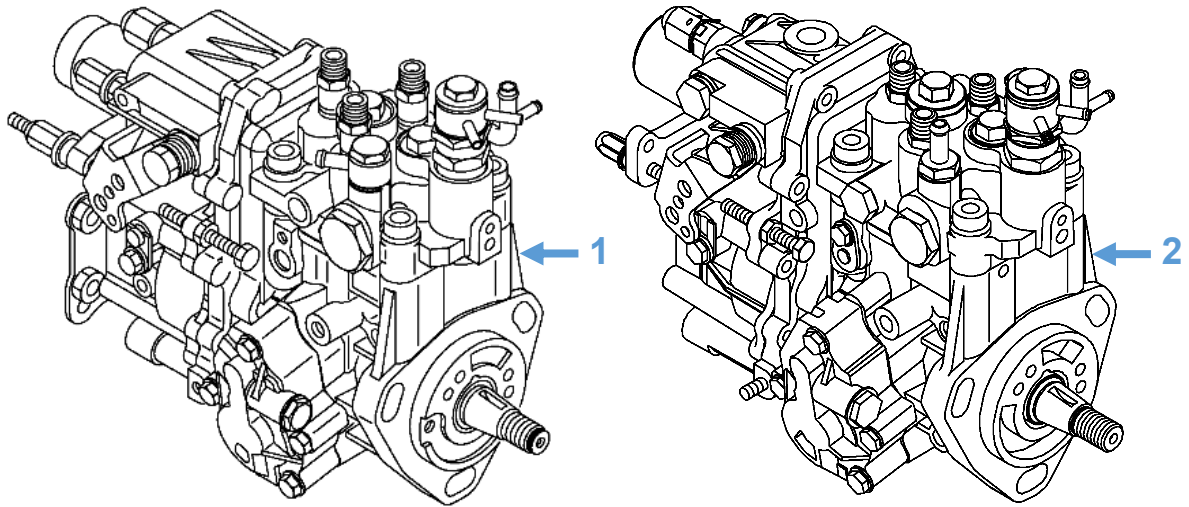

Engine Parts: Fuel Injection Pump

Diagram No.	Description	Part No.	Model
1	Fuel Injection Pump	719802-51310	Shire 05 35 Shire 06 35 Shire 11 35
2	Fuel Injection Pump	719933-51301	Shire 12 35 Shire 14 35 Shire 35