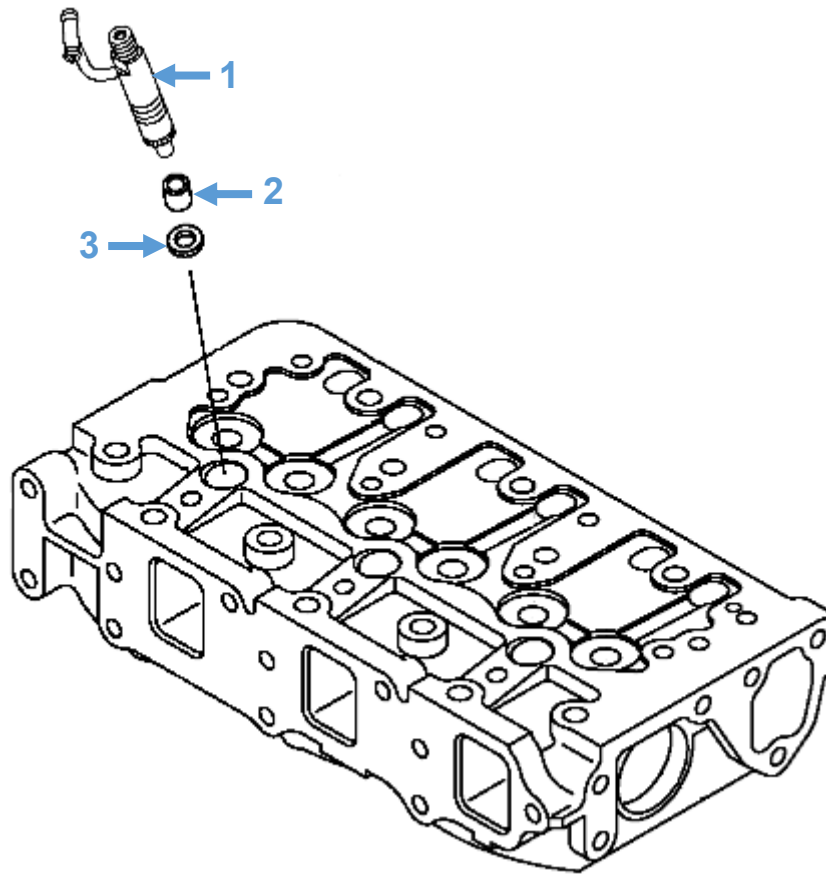

Exhaust Manifold Blankets

Description	Part No.	Model
Exhaust Blanket	RDG2478	All

Engine Parts: Injectors

Diagram No.	Description	Part No.	Model
1	Injector	719802-53101	Shire 05 35 Shire 06 35 Shire 11 35
		729008-53100	Shire 12 35 Shire 14 35 Shire 35
2	Injector Protector	119802-11870	All
3	Injector Seat	119625-11880	All