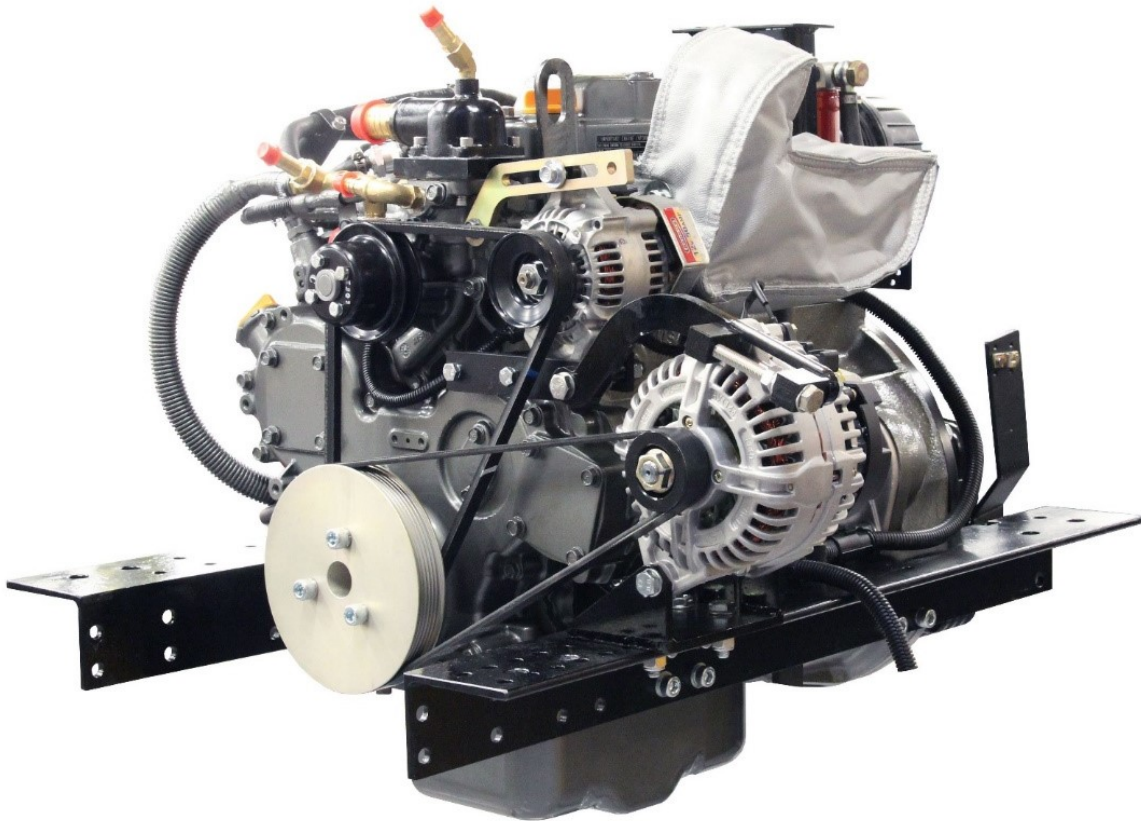

SHIRE PARTS BOOK

For the following engine models*:

Shire 05 35
Shire 06 35
Shire 11 35
Shire 12 35
Shire 14 35
Shire 35

*Standard Model, there may be a number of extras, or alternative components, that that may be fitted to an engine that are not shown in this book.

Index

	Page
Base Engine Model	3
Service Parts	4
Fuel Filter Head	6
Consumables	7
Control Panel Parts	8
Electrical Parts	10
Gearbox Parts	13
Pumps	14
Thermostat Parts	15
Header Tank Parts	16
'E' Kit Parts	17
Engine Mount Parts	18
Exhaust Manifold Blankets	19
Engine Parts: Injectors	20
Engine Parts: Fuel Injection Pump	21
Engine Parts: Rocker Cover Gasket & Oil Cap	22
Engine Parts: Cylinder Head Gasket	23
Accessories: Sterngear	24
Accessories: Propellers	25
Accessories: Lever Controller	26
Dealer List	27

Base Engine Model

Shire Model	Base Engine
Shire 05 35	3TNV82A-DSA
Shire 06 35	3TNV82A-DSA
Shire 11 35	3TNV82A-DSA
Shire 12 35	3TNV82A-BDSA
Shire 14 35	3TNV82A-BDSA
Shire 35	3TNV82A-BDYED-SH

On the E.P Barrus Website there is a Shire 30 Parts Book and Shire 35 Parts Book which has a more extensive list of parts available for your engine. To access the Shire Parts Books on the internet, type the following short link into your search engine:

RDG6076

Shire 35
(up to Serial No
xx-02662)

240A Alternator Belt

RDG0047498

Shire 35

Fuel Filter Head

Description	Part No.	Model
Secondary Fuel Filter Head	129004-55612-9	All

Consumables