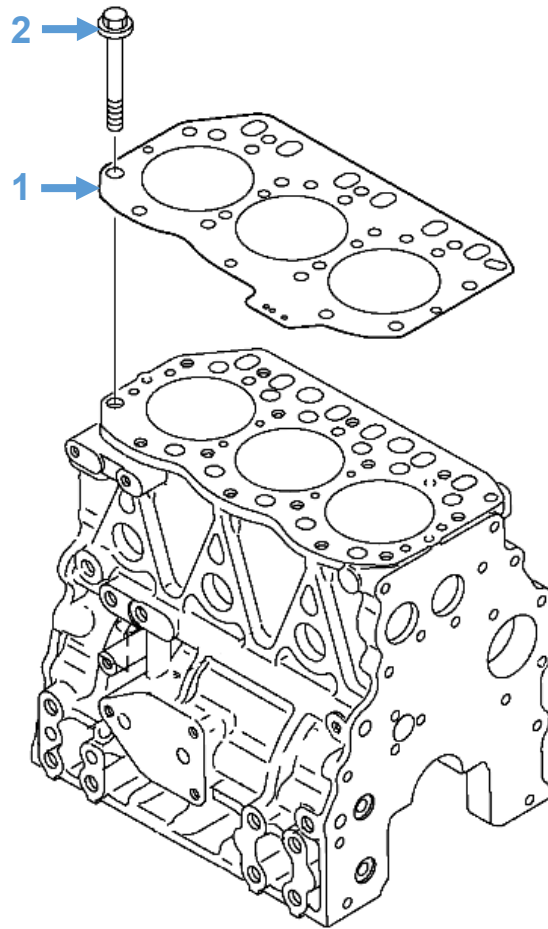

RDG6076

Shire 35
(up to Serial No
xx-02662)

240A Alternator Belt

RDG0047498

Shire 35

Fuel Filter Head

Description	Part No.	Model
Secondary Fuel Filter Head	129004-55612-9	All

Consumables

Engine Parts: Fuel Injection Pump

Diagram No.	Description	Part No.	Model
1	Fuel Injection Pump	719802-51310	Shire 05 35 Shire 06 35 Shire 11 35
2	Fuel Injection Pump	719933-51301	Shire 12 35 Shire 14 35 Shire 35

Engine Parts: Rocker Cover Gasket & Oil Cap

Diagram No.	Description	Part No.	Model
1	Rocker Cover Gasket	119802-11310	All
2	Oil Cap	124160-01751	All
3	Oil Cap O-Ring	24311-000320	All

Engine Parts: Cylinder Head Gasket

Diagram No.	Description	Part No.	Model
1	Cylinder Head Gasket	119812-01330	All
2	Cylinder Head Bolt	119810-01200	All

Accessories: Sterngear

Description	Part No.	Model
30" x 1.5" Diameter Propeller Shaft	EPB3841	All
Weldable Sterntube	EPB5534	All
Flexible Shaft Seal (to suit 1.5" shaft)	EPB5536	All