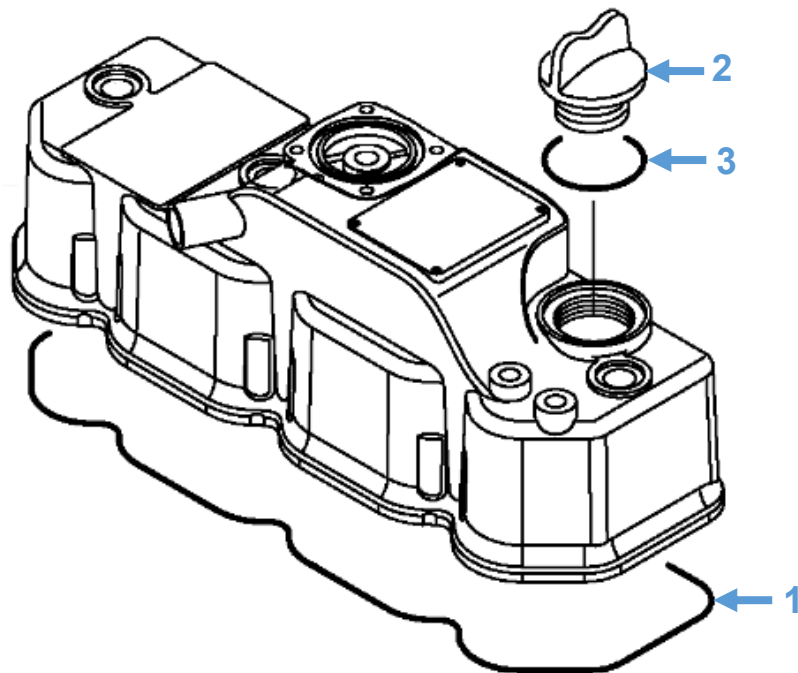

Engine Parts: Rocker Cover Gasket & Oil Cap

Diagram No.	Description	Part No.	Model
1	Rocker Cover Gasket	119802-11310	All
2	Oil Cap	124160-01751	All
3	Oil Cap O-Ring	24311-000320	All

Engine Parts: Cylinder Head Gasket

Diagram No.	Description	Part No.	Model
1	Cylinder Head Gasket	119812-01330	All
2	Cylinder Head Bolt	119810-01200	All

Accessories: Sterngear

Description	Part No.	Model
30" x 1.5" Diameter Propeller Shaft	EPB3841	All
Weldable Sterntube	EPB5534	All
Flexible Shaft Seal (to suit 1.5" shaft)	EPB5536	All