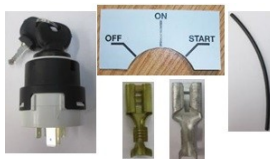

Control Panel Parts

* The Shire 05 35, Shire 06 35 and Shire 11 35 used a different type of panel which is no longer available. If the Control Panel or any of the parts on it require replacement the newer Standard/Deluxe Control Panel would be required.

Description	Part No.	Model
Basic Control Panel – Twin Alternator Engines	RDG207A227	All
Standard Control Panel	RDG20710110	All*
Deluxe Control Panel	RDG20710111	All*
Ignition Switch	RDG215A5	All
Ignition Key (for switch RDG215A5)	RDG215A196	All
Ignition Switch Kit (to replace ignition switches fitted before 2016)	RDG215A6 (SS1626)	All
Tacho Gauge	RDG20710158	All
Oil Pressure Gauge	RDG21710160	All