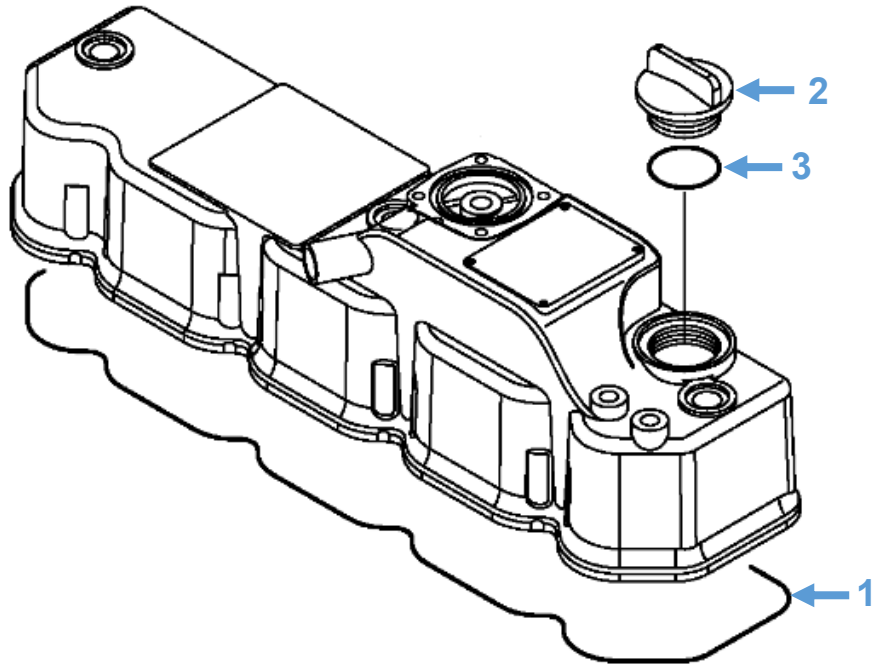

Diagram No.	Description	Part No.	Model
1	Fuel Injection Pump	729602-51310	Shire 11 38 Shire 12 38 Shire 14 38
		729688-51301	Shire 38

Engine Parts: Rocker Cover Gasket & Oil Cap

Diagram No.	Description	Part No.	Model
1	Rocker Cover Gasket	129601-11310	All
2	Oil Cap	124160-01751	All
3	Oil Cap O-Ring	24311-000320	All