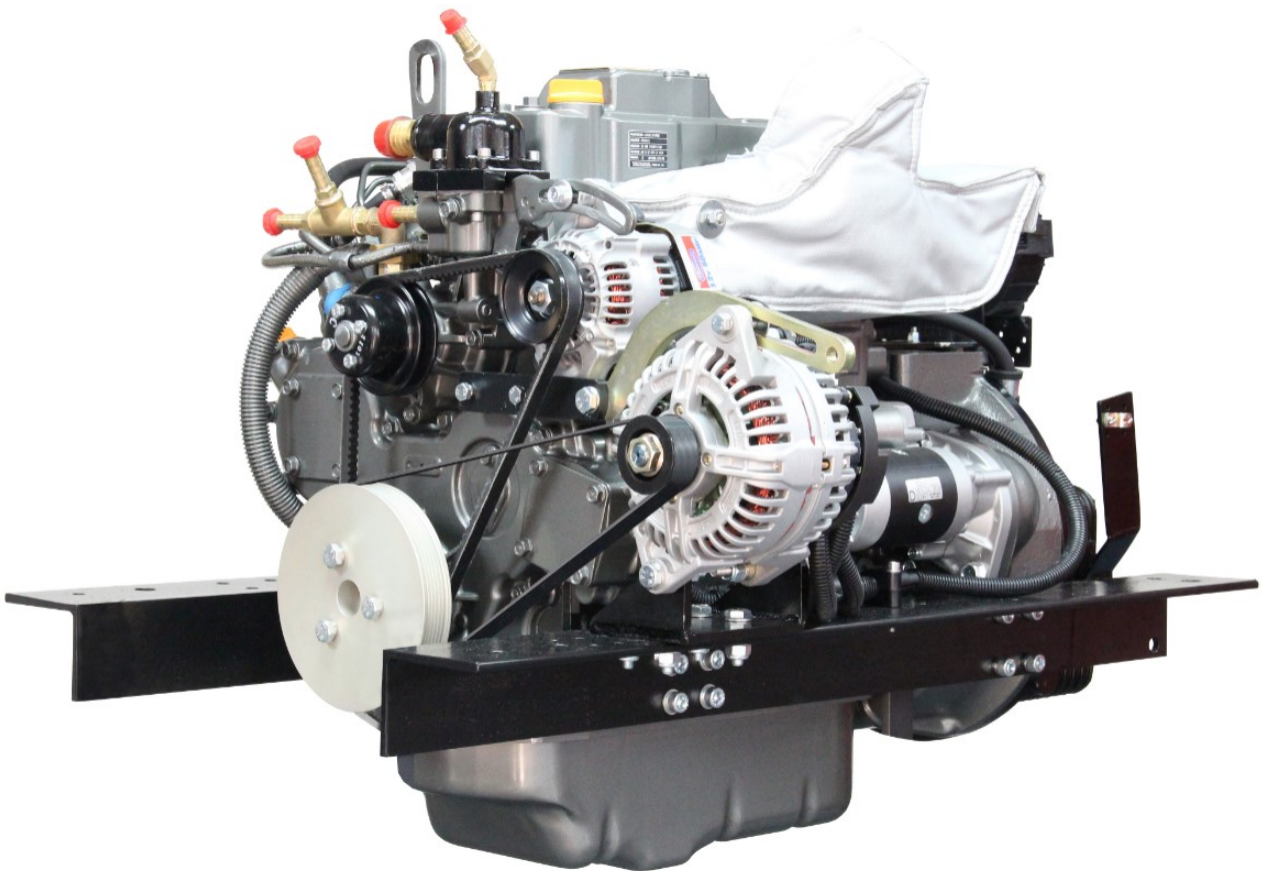

SHIRE PARTS BOOK

For the following engine models*:

Shire 11 38

Shire 12 38

Shire 14 38

Shire 38

*Standard Model, there may be a number of optional extras, or alternative components, that may be fitted to an engine that are not shown in this book