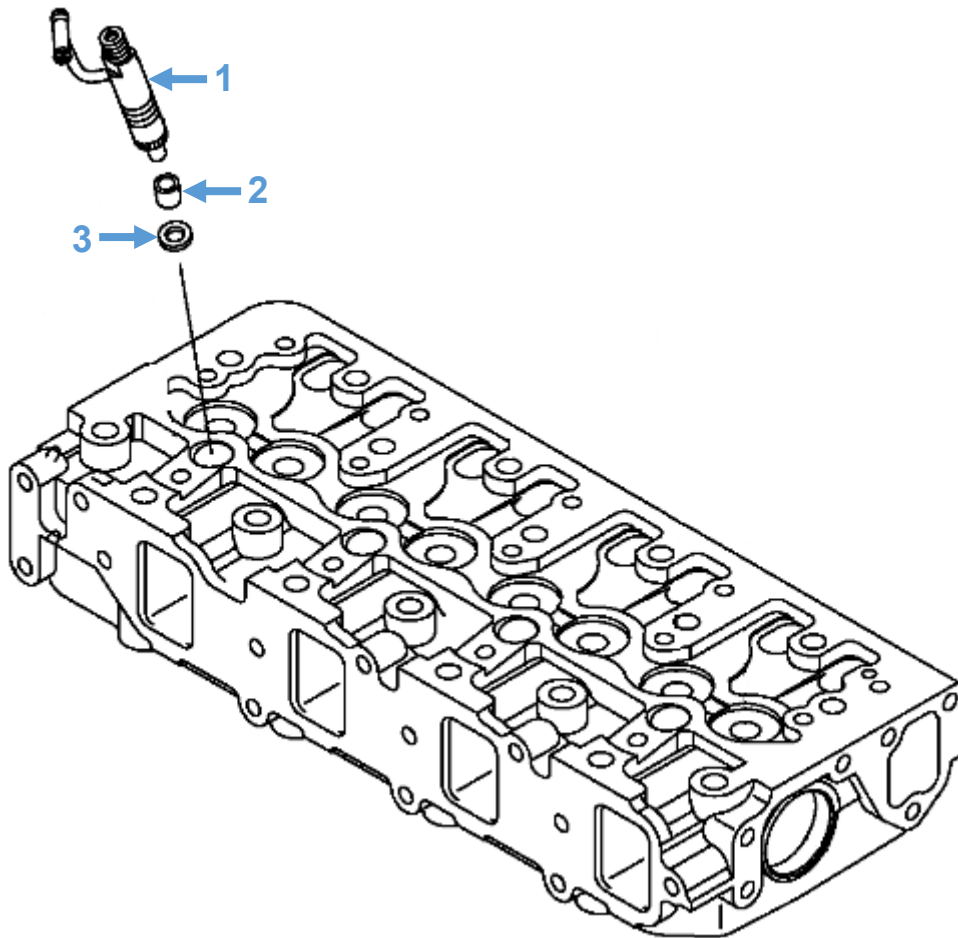

Engine Mount Parts

Description	Part No.	Model
Engine Mount	RDG3033	All
Engine Mount Stud Kit	RDG1867	All

Exhaust Manifold Blankets

Description	Part No.	Model
Exhaust Blanket	RDG9047745	All

Engine Parts: Injectors

Diagram No.	Description	Part No.	Model
1	Injector	729602-53101	Shire 11 38 Shire 12 38 Shire 14 38
		729604-53200	Shire 38
2	Injector Protector	119802-11870	All
3	Injector Seat	119625-11880	All

Engine Parts: Fuel Injection Pump