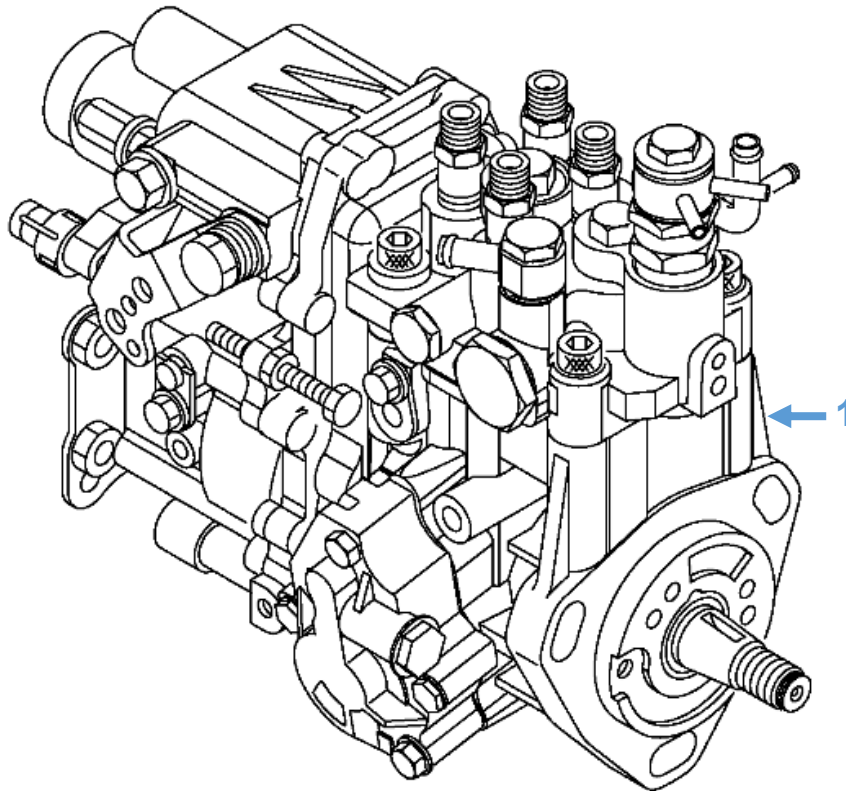

Diagram No.	Description	Part No.	Model
1	Injector	729602-53101	Shire 11 38 Shire 12 38 Shire 14 38
		729604-53200	Shire 38
2	Injector Protector	119802-11870	All
3	Injector Seat	119625-11880	All

Engine Parts: Fuel Injection Pump

Diagram No.	Description	Part No.	Model
1	Fuel Injection Pump	729602-51310	Shire 11 38 Shire 12 38 Shire 14 38
		729688-51301	Shire 38

Engine Parts: Rocker Cover Gasket & Oil Cap

Diagram No.	Description	Part No.	Model
1	Rocker Cover Gasket	129601-11310	All
2	Oil Cap	124160-01751	All
3	Oil Cap O-Ring	24311-000320	All