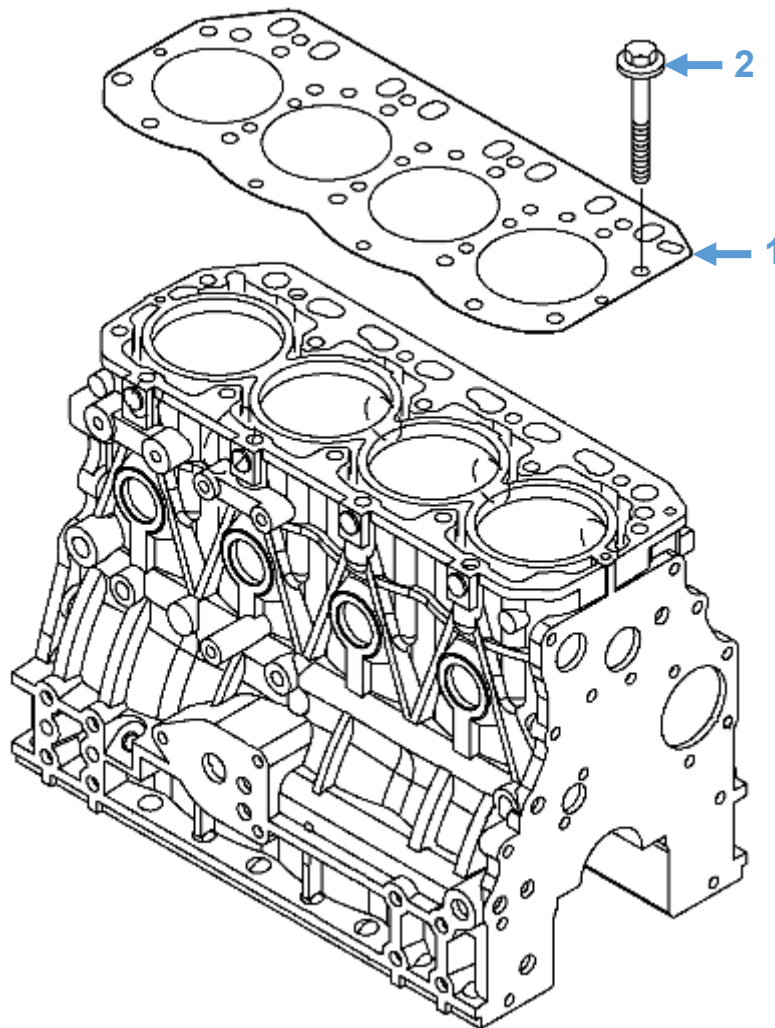

Diagram No.	Description	Part No.	Model
1	Fuel Injection Pump	729602-51310	Shire 11 38 Shire 12 38 Shire 14 38
		729688-51301	Shire 38

Engine Parts: Rocker Cover Gasket & Oil Cap

Diagram No.	Description	Part No.	Model
1	Rocker Cover Gasket	129601-11310	All
2	Oil Cap	124160-01751	All
3	Oil Cap O-Ring	24311-000320	All

Engine Parts: Cylinder Head Gasket

Diagram No.	Description	Part No.	Model
1	Cylinder Head Gasket	129407-01340	All
2	Cylinder Head Bolt	129150-01200	All

Accessories: Exhaust Equipment

	Description	Part No.	Model
	Exhaust Coupling 1.5"	RDG1916	All
	Flexible Exhaust Pipe Blanket	RDG2477	All
	Flexible Exhaust 1.5"	RDG1879	All
	Dry Exhaust Silencer 1.5"	RDG1911	All
	Hospital Silencer 1.5"	RDG6536	All
	1 1/2" F x 1 1/2" F BSP 90 Elbow	RDG5898	All

Accessories: Sterngear

Description	Part No.	Model
30" x 1.5" Diameter Propeller Shaft	EPB3841	All
Weldable Sterntube	EPB5534	All
Flexible Shaft Seal (to suit 1.5" shaft)	EPB5536	All

Accessories: Couplings