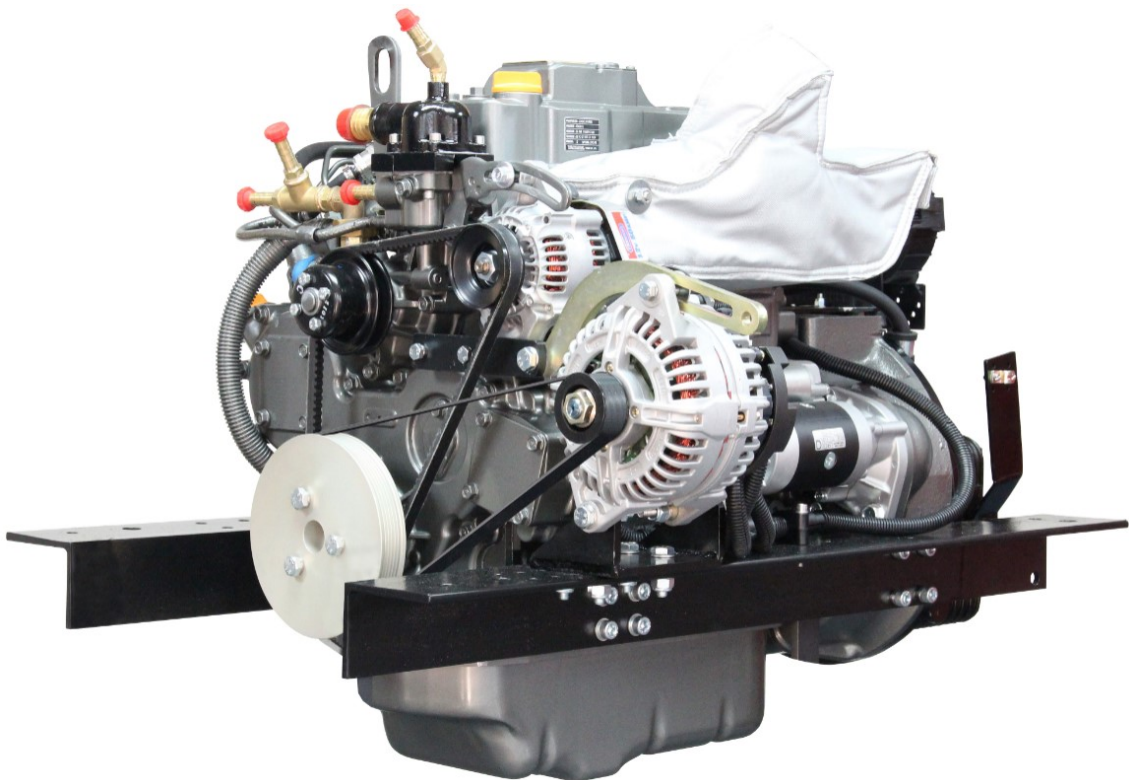

SHIRE PARTS BOOK

For the following engine models*:

- Shire 05 40
- Shire 06 40
- Shire 09 40
- Shire 11 40
- Shire 12 40
- Shire 14 40
- Shire 40

*Standard Model, there may be a number of optional extras, or alternative components, that may be fitted to an engine that are not shown in this book