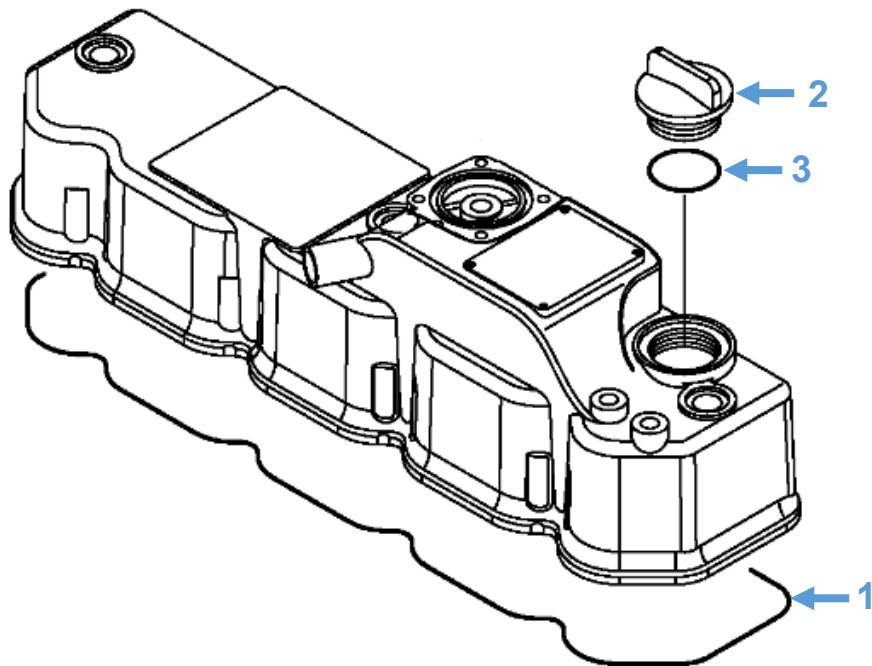

Engine Parts: Rocker Cover Gasket & Oil Cap

Diagram No.	Description	Part No.	Model
1	Rocker Cover Gasket	129601-11310	All
2	Oil Cap	124160-01751	All
3	Oil Cap O-Ring	24311-000320	All

Engine Parts: Cylinder Head Gasket