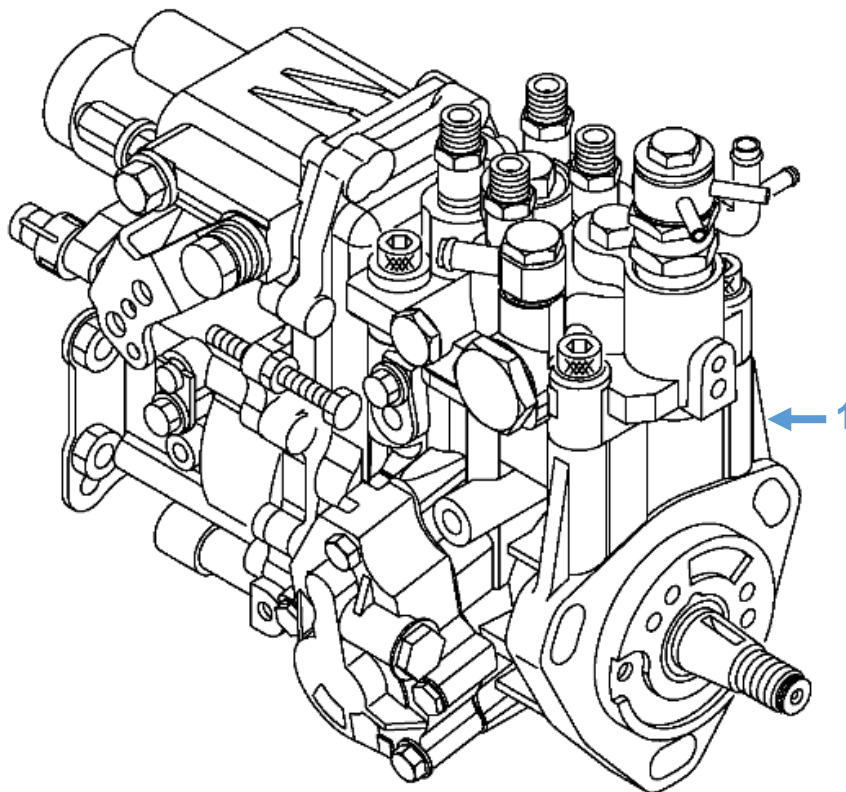

Engine Parts: Fuel Injection Pump

Diagram No.	Description	Part No.	Model
1	Fuel Injection Pump	729602-51310	Shire 05 40 Shire 06 40 Shire 09 40 Shire 11 40 Shire 12 40 Shire 14 40
		729688-51301	Shire 40