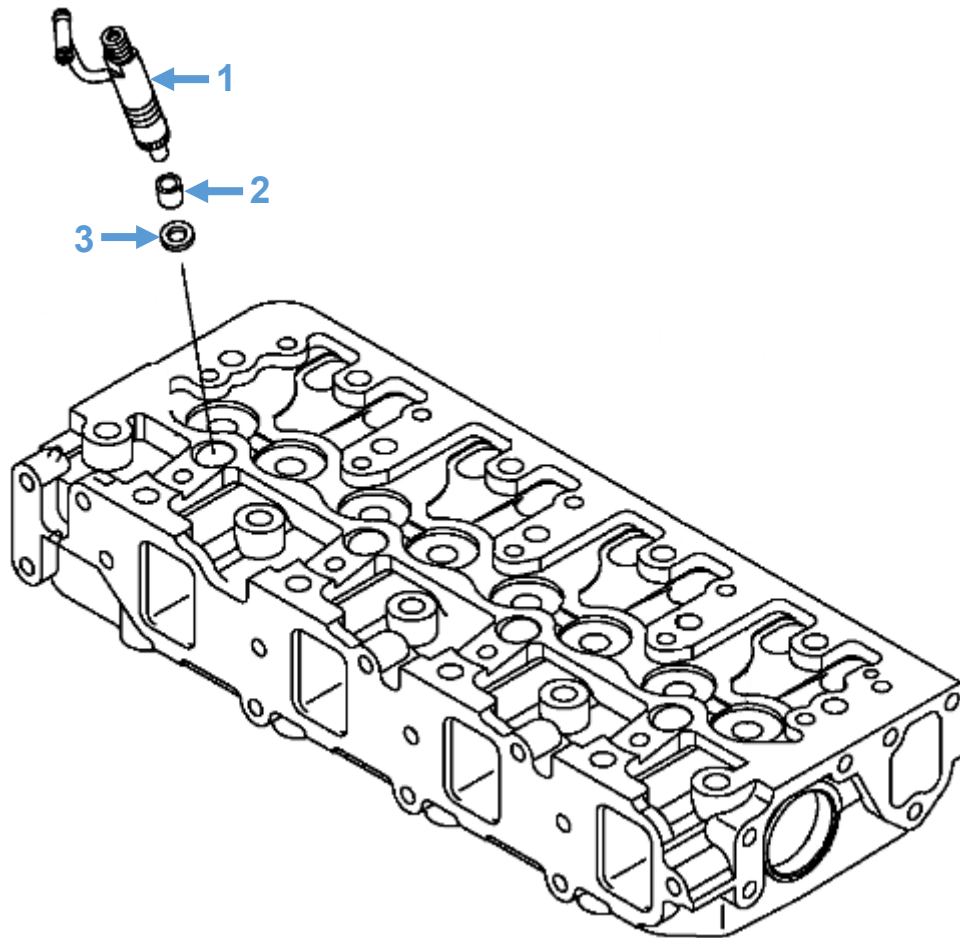

Engine Mount Parts

Description	Part No.	Model
Engine Mount	RDG3033	All
Engine Mount Stud Kit	RDG1867	All

Exhaust Manifold Blankets

Description	Part No.	Model
Exhaust Blanket	RDG9047745	All

Engine Parts: Injectors

Diagram No.	Description	Part No.	Model
1	Injector	729602-53101	Shire 05 40 Shire 06 40 Shire 09 40 Shire 11 40 Shire 12 40 Shire 14 40
		729604-53200	Shire 40
2	Injector Protector	119802-11870	All
3	Injector Seat	119625-11880	All