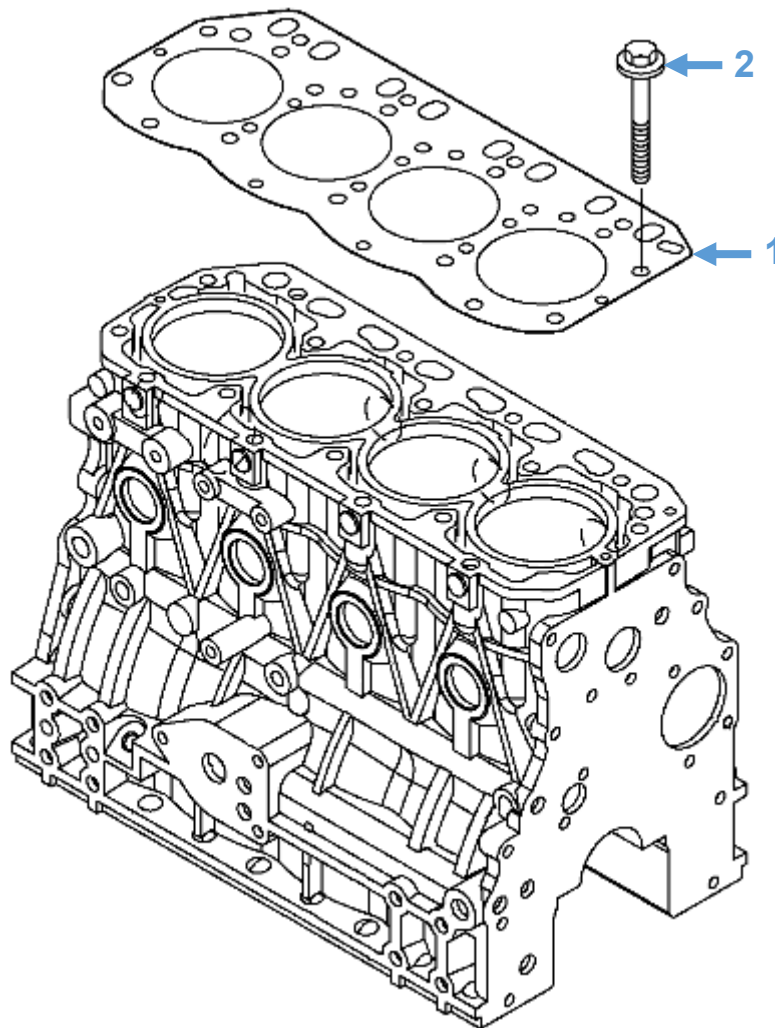

Engine Parts: Rocker Cover Gasket & Oil Cap

Diagram No.	Description	Part No.	Model
1	Rocker Cover Gasket	129601-11310	All
2	Oil Cap	124160-01751	All
3	Oil Cap O-Ring	24311-000320	All

Engine Parts: Cylinder Head Gasket