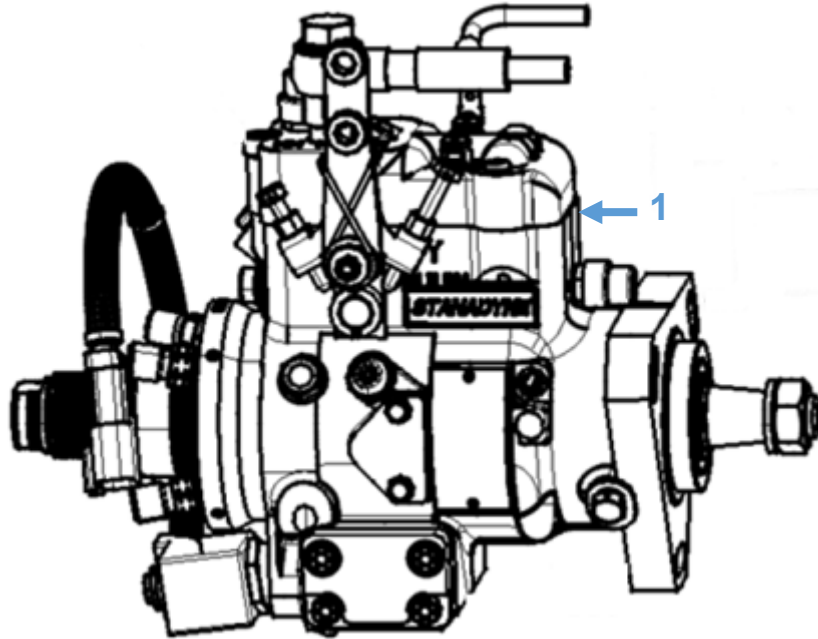

Engine Parts: Injectors

Diagram No.	Description	Part No.	Model
1	Injector	R30001111100B-C10	All
2	Injector Gasket	R300011120001	All

Engine Parts: Glowplugs

Diagram No.	Description	Part No.	Model
1	Glowplug	R3000-3823740	All

Engine Parts: Fuel Injection Pump

Diagram No.	Description	Part No.	Model
1	Fuel Injection Pump	R909111110001	Shire 60

Engine Parts: Rocker Cover Gasket & Oil Cap

Diagram No.	Description	Part No.	Model
1	Rocker Cover Gasket	R3000100300023	Shire 60
2	Oil Cap	R3000100300024	Shire 60

Engine Parts: Cylinder Head Gasket

Diagram No.	Description	Part No.	Model
1	Cylinder Head Gasket	R3000100300019	Shire 60

Engine Parts: Oil Pan Gasket

Diagram No.	Description	Part No.	Model
1	Oil Pan Gasket	R300010090001	Shire 60