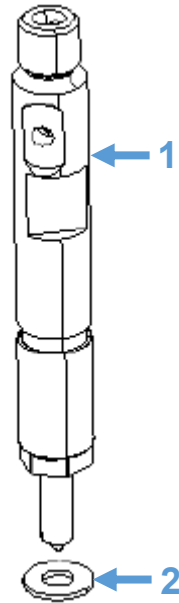

Note: For ease of identification:

- Shire 60T = Turbocharged only
- Shire 60 = Turbocharged and exhaust gas recirculation

On the E.P Barrus Website there is a Shire 60 Parts Book and Shire 65 Parts Book which has a more extensive list of parts available for your engine. To access the Shire Parts Books on the internet, type the following short link into your search engine:

Engine Parts: Injectors

Diagram No.	Description	Part No.	Model
1	Injector	R30001111100B-C10	All
2	Injector Gasket	R300011120001	All

Engine Parts: Glowplugs

Diagram No.	Description	Part No.	Model
1	Glowplug	R3000-3823740	All

Engine Parts: Fuel Injection Pump

Diagram No.	Description	Part No.	Model
1	Fuel Injection Pump	R909111110001	Shire 60

Engine Parts: Rocker Cover Gasket & Oil Cap

Diagram No.	Description	Part No.	Model
1	Rocker Cover Gasket	R3000100300023	Shire 60
2	Oil Cap	R3000100300024	Shire 60

Engine Parts: Cylinder Head Gasket

Diagram No.	Description	Part No.	Model
1	Cylinder Head Gasket	R3000100300019	Shire 60

Engine Parts: Oil Pan Gasket

Diagram No.	Description	Part No.	Model
1	Oil Pan Gasket	R300010090001	Shire 60