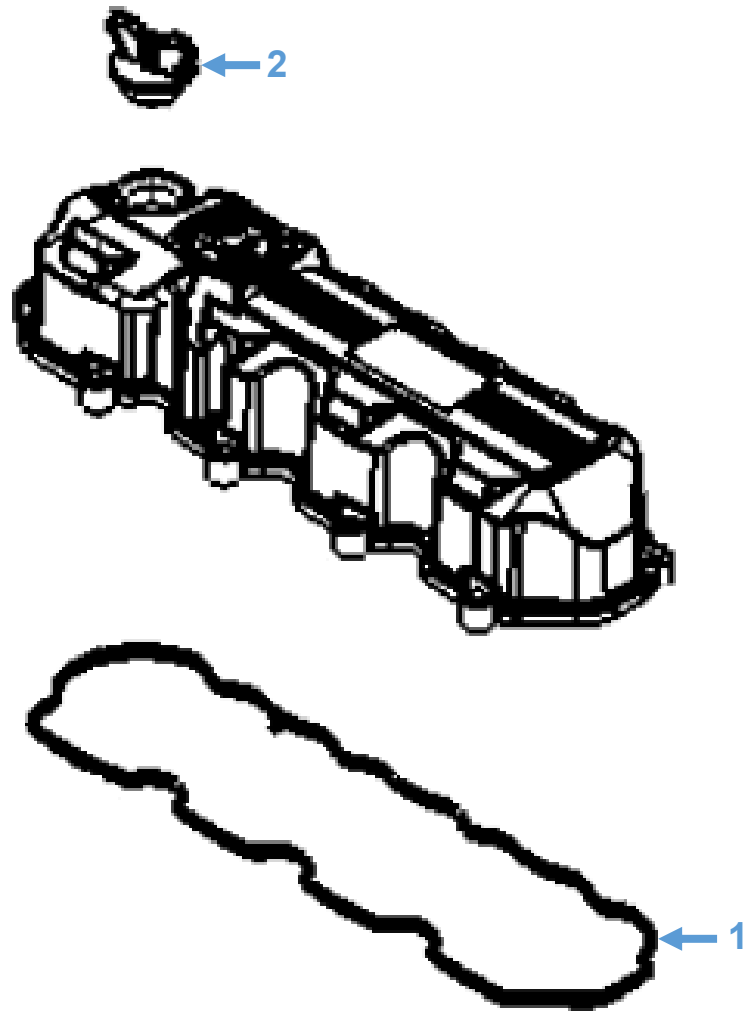

Engine Parts: Injectors

Diagram No.	Description	Part No.	Model
1	Injector	R30001111100B-C10	All
2	Injector Gasket	R300011120001	All

Engine Parts: Glowplugs

Diagram No.	Description	Part No.	Model
1	Glowplug	R3000-3823740	All

Engine Parts: Fuel Injection Pump

Diagram No.	Description	Part No.	Model
1	Fuel Injection Pump	R909111110001	Shire 60

Engine Parts: Rocker Cover Gasket & Oil Cap

Diagram No.	Description	Part No.	Model
1	Rocker Cover Gasket	R3000100300023	Shire 60
2	Oil Cap	R3000100300024	Shire 60

Engine Parts: Cylinder Head Gasket

Diagram No.	Description	Part No.	Model
1	Cylinder Head Gasket	R3000100300019	Shire 60

Engine Parts: Oil Pan Gasket

Diagram No.	Description	Part No.	Model
1	Oil Pan Gasket	R300010090001	Shire 60