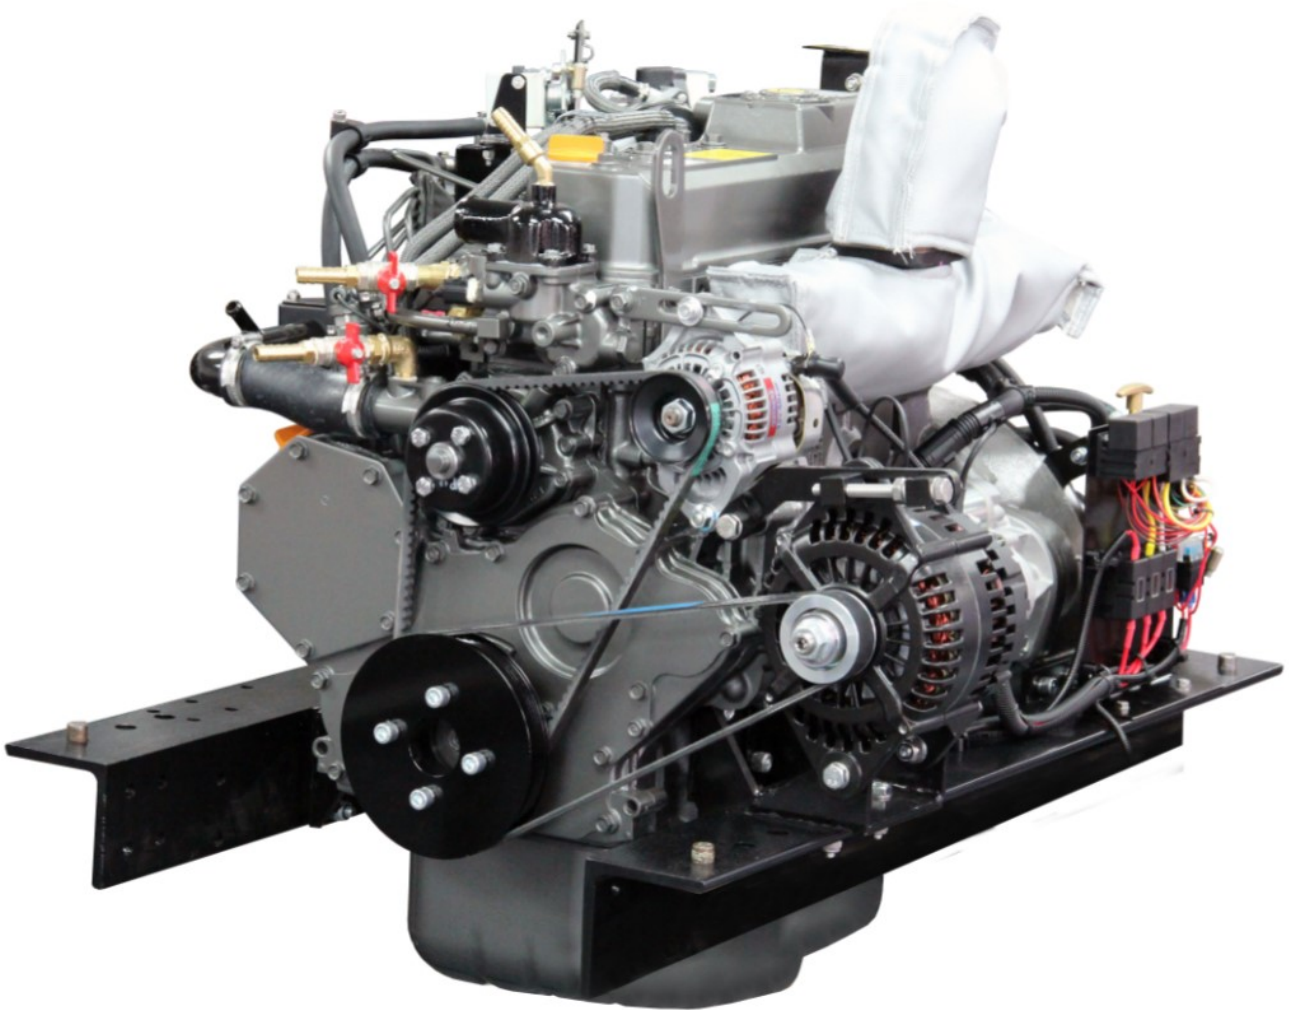

SHIRE PARTS BOOK

For the following engine models*:

Shire 09 70

Shire 11 70

Shire 12 70

Shire 14 70

Shire 70

*Standard Model, there may be a number of optional extras, or alternative components, that may be fitted to an engine that are not shown in this book.