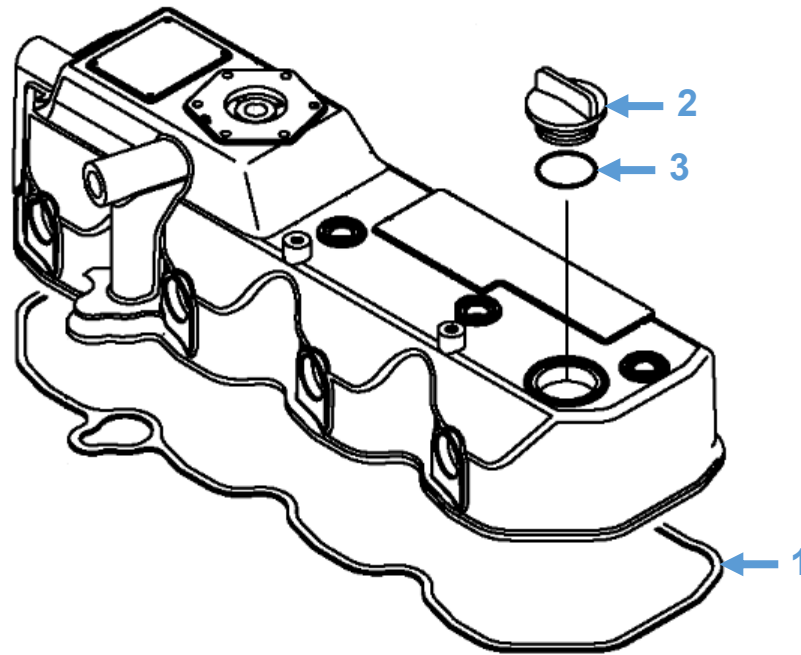

Engine Parts: Fuel Injection Pump

Diagram No.	Description	Part No.	Model
1	Fuel Injection Pump	729907-51320	Shire 09 70 Shire 11 70 Shire 12 70 Shire 14 70
2	Fuel Injection Pump	729939-51390	Shire 70

Engine Parts: Rocker Cover Gasket & Oil Cap