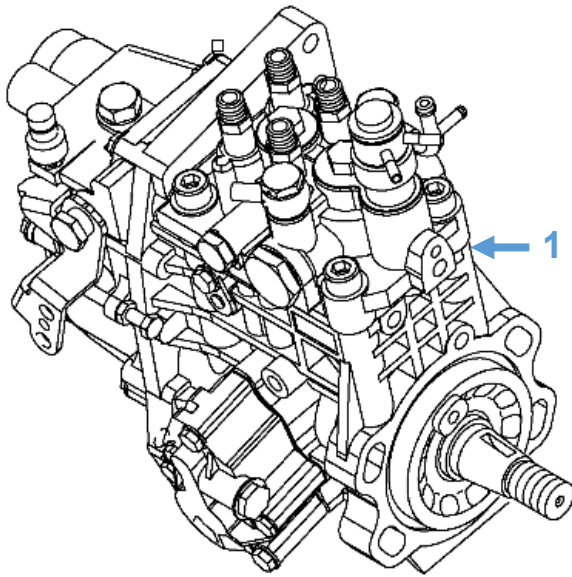

Engine Parts: Fuel Injection Pump

Diagram No.	Description	Part No.	Model
1	Fuel Injection Pump	729907-51320	Shire 09 70 Shire 11 70 Shire 12 70 Shire 14 70
2	Fuel Injection Pump	729939-51390	Shire 70

Engine Parts: Rocker Cover Gasket & Oil Cap