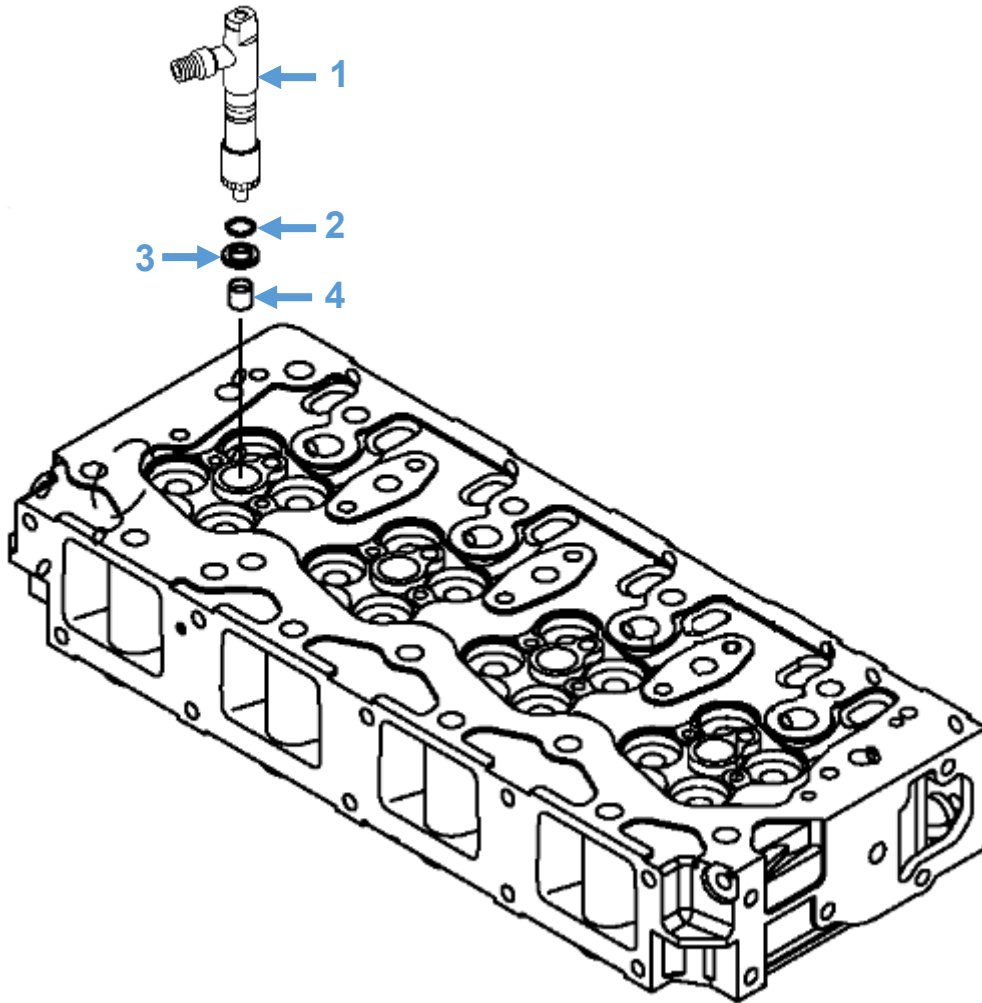

Engine Parts: Injectors

1	Injector	729907-53100	Shire 09 70 Shire 11 70 Shire 12 70 Shire 14 70
		729927-53100	Shire 70
2	Injector O-Ring	24311-000120	All
3	Injector Seat	119625-11880	All
4	Injector Protector	119802-11870	All