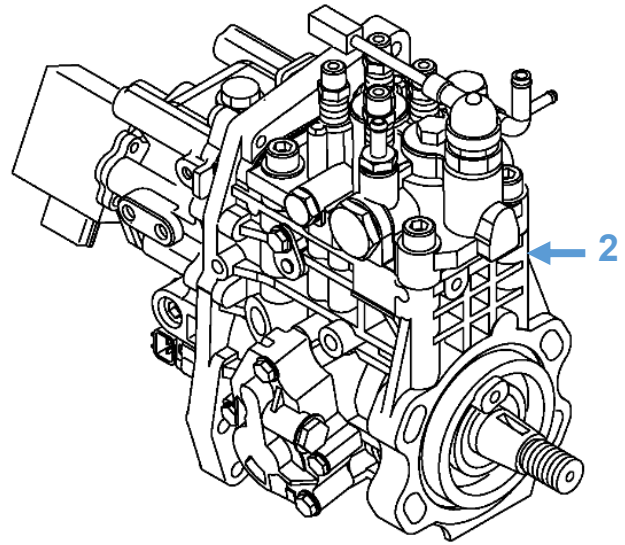

Engine Parts: Fuel Injection Pump

Diagram No.	Description	Part No.	Model
1	Fuel Injection Pump	729907-51320	Shire 09 70 Shire 11 70 Shire 12 70 Shire 14 70
2	Fuel Injection Pump	729939-51390	Shire 70

Engine Parts: Rocker Cover Gasket & Oil Cap