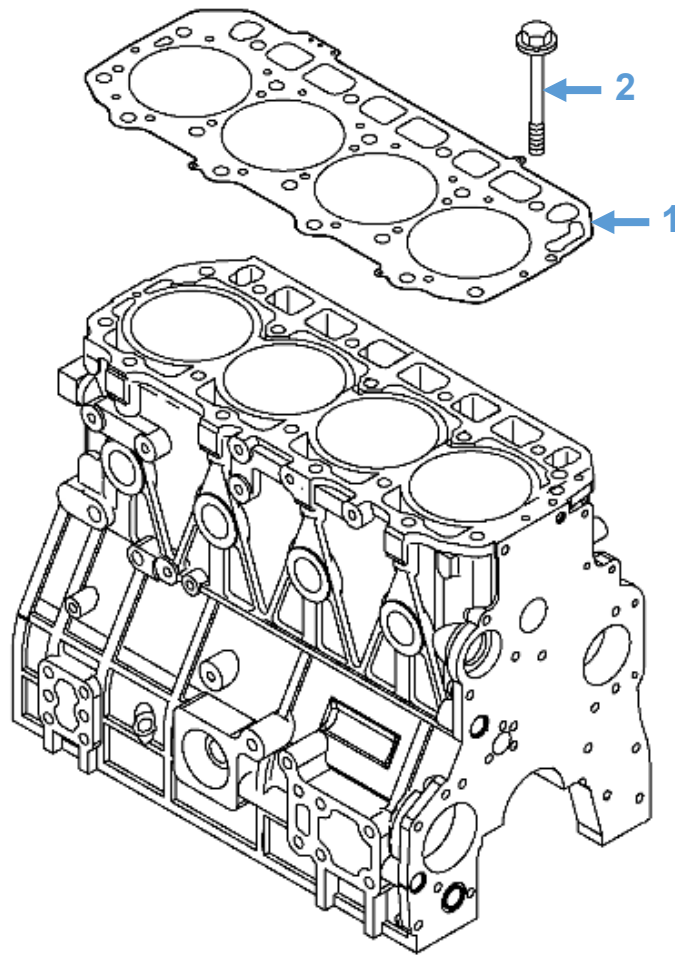

Engine Parts: Cylinder Head Gasket

Diagram No.	Description	Part No.	Model
1	Cylinder Head Gasket	129907-01331	All
2	Cylinder Head Bolt	129900-01200	All

Accessories: Exhaust Equipment

Description	Part No.	Model
Flexible Exhaust Pipe Blanket	RDG2477	All
Exhaust Coupling 2"	RDG9048003	All
Flexible Exhaust Pipe 2"	RDG9048004	All
Dry Exhaust Silencer 2"	RDG9048005	All
Hospital Silencer 2"	RDG9048364	All
2" Equal Elbow BSP	RDG9048002	All
Exhaust Gasket	129930-13201	All

Accessories: Sterngear

Description	Part No.	Model
30" x 1.5" Diameter Propeller Shaft	EPB3841	All
Weldable Sterntube	EPB5534	All
Flexible Shaft Seal (to suit 1.5" shaft)	EPB5536	All

Accessories: Couplings