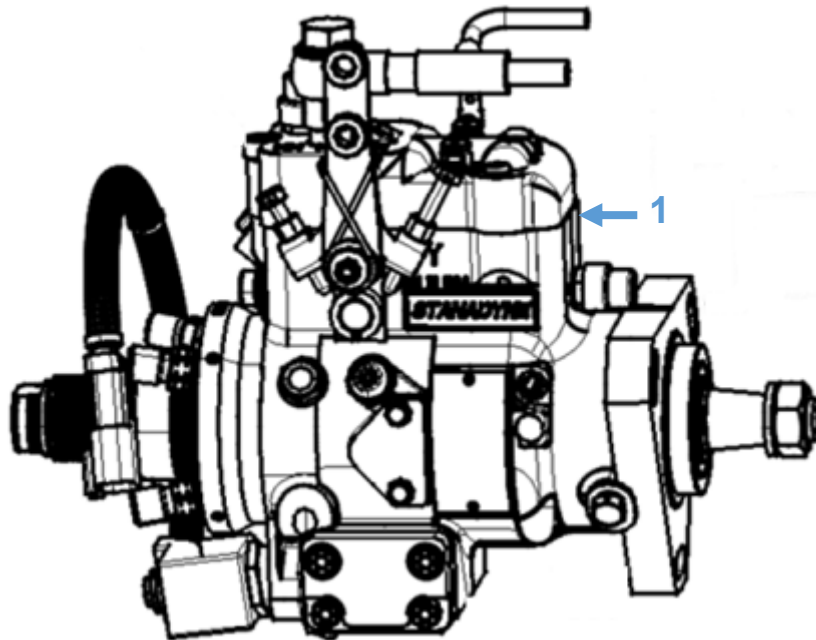

Engine Parts: Injectors

Diagram No.	Description	Part No.	Model
1	Injector	R300011120002	Shire 39
2	Injector Gasket	R300011120001	Shire 39

Engine Parts: Glowplugs

Diagram No.	Description	Part No.	Model
1	Glowplug	R3000-3823740	Shire 39

Engine Parts: Fuel Injection Pump

Diagram No.	Description	Part No.	Model
1	Fuel Injection Pump	R909111110001	Shire 39

Engine Parts: Rocker Cover Gasket & Oil Cap

Diagram No.	Description	Part No.	Model
1	Rocker Cover Gasket	R3000100300023	Shire 39
2	Oil Cap	R3000100300024	Shire 39

Engine Parts: Cylinder Head Gasket

Diagram No.	Description	Part No.	Model
1	Cylinder Head Gasket	R3000100300019	Shire 39

Engine Parts: Oil Pan Gasket

Diagram No.	Description	Part No.	Model
1	Oil Pan Gasket	R300010090001	Shire 39