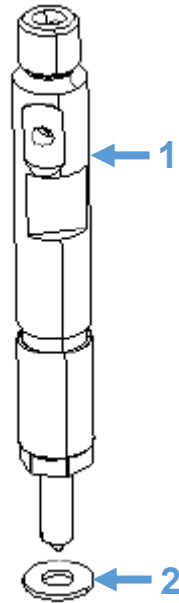

Description	Part No.	Model
Thermostat (82°)	R7100-1306004SF1	Shire 39
Thermostat (86°)	RDG909A7	All
Thermostat Gasket	129350-49541	Shire 39

Header Tank Parts

Description	Part No.	Model
Header Tank	RDG6364	Shire 39
Header Tank Cap	RDG1723	Shire 39
Header Tank Hose	RDG3310	Shire 39

Engine Parts: Injectors

Diagram No.	Description	Part No.	Model
1	Injector	R300011120002	Shire 39
2	Injector Gasket	R300011120001	Shire 39

Engine Parts: Glowplugs

Diagram No.	Description	Part No.	Model
1	Glowplug	R3000-3823740	Shire 39

Engine Parts: Fuel Injection Pump

Diagram No.	Description	Part No.	Model
1	Fuel Injection Pump	R909111110001	Shire 39

Engine Parts: Rocker Cover Gasket & Oil Cap

Diagram No.	Description	Part No.	Model
1	Rocker Cover Gasket	R3000100300023	Shire 39
2	Oil Cap	R3000100300024	Shire 39

Engine Parts: Cylinder Head Gasket

Diagram No.	Description	Part No.	Model
1	Cylinder Head Gasket	R3000100300019	Shire 39

Engine Parts: Oil Pan Gasket

Diagram No.	Description	Part No.	Model
1	Oil Pan Gasket	R300010090001	Shire 39