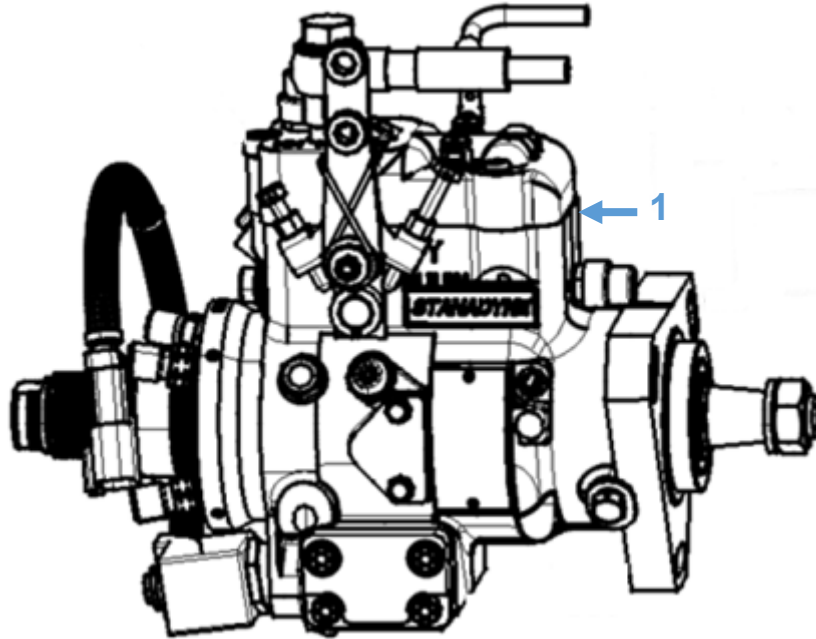

Exhaust Manifold Blankets

Description	Part No.	Model
Upper Exhaust Blanket	RDG904A68	Shire 43
Lower Exhaust Blanket	RDG403A33	Shire 43

Engine Parts: Injectors

Diagram No.	Description	Part No.	Model
1	Injector	R300011120002	Shire 43
2	Injector Gasket	R300011120001	Shire 43

Engine Parts: Glowplugs

Diagram No.	Description	Part No.	Model
1	Glowplug	R3000-3823740	Shire 43

Engine Parts: Fuel Injection Pump

Diagram No.	Description	Part No.	Model
1	Fuel Injection Pump	R909111110001	Shire 43

Engine Parts: Rocker Cover Gasket & Oil Cap

Diagram No.	Description	Part No.	Model
1	Rocker Cover Gasket	R3000100300023	Shire 43
2	Oil Cap	R3000100300024	Shire 43

Engine Parts: Cylinder Head Gasket

Diagram No.	Description	Part No.	Model
1	Cylinder Head Gasket	R3000100300019	Shire 43