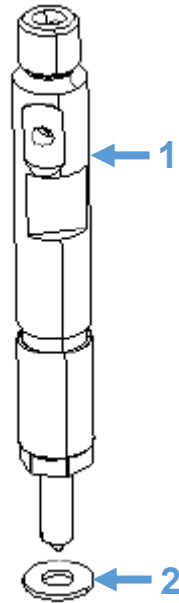

Pumps

Description	Part No.	Model
Sump Pump 3/4"	RDG303A12	Shire 43

Thermostat Parts

Description	Part No.	Model
Thermostat (82°)	R7100-1306004SF1	Shire 43
Thermostat (86°)	RDG909A7	All
Thermostat Gasket	129350-49541	Shire 43

Exhaust Manifold Blankets

Description	Part No.	Model
Upper Exhaust Blanket	RDG904A68	Shire 43
Lower Exhaust Blanket	RDG403A33	Shire 43

Engine Parts: Injectors

Diagram No.	Description	Part No.	Model
1	Injector	R300011120002	Shire 43
2	Injector Gasket	R300011120001	Shire 43

Engine Parts: Glowplugs

Diagram No.	Description	Part No.	Model
1	Glowplug	R3000-3823740	Shire 43

Engine Parts: Fuel Injection Pump

Diagram No.	Description	Part No.	Model
1	Fuel Injection Pump	R909111110001	Shire 43

Engine Parts: Rocker Cover Gasket & Oil Cap

Diagram No.	Description	Part No.	Model
1	Rocker Cover Gasket	R3000100300023	Shire 43
2	Oil Cap	R3000100300024	Shire 43

Engine Parts: Cylinder Head Gasket

Diagram No.	Description	Part No.	Model
1	Cylinder Head Gasket	R3000100300019	Shire 43