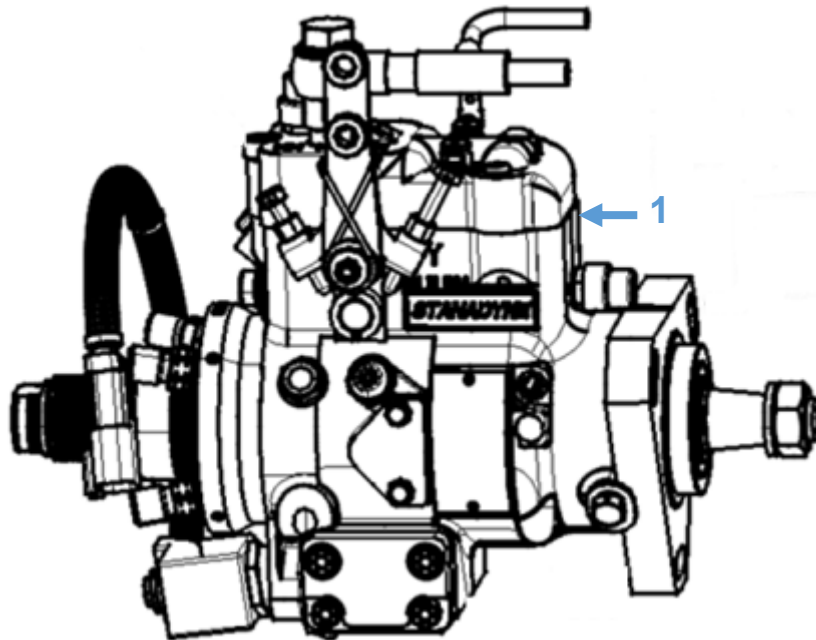

Exhaust Manifold Blankets

Description	Part No.	Model
Upper Exhaust Blanket	RDG904A68	Shire 49
Lower Exhaust Blanket	RDG403A33	Shire 49

Engine Parts: Injectors

Diagram No.	Description	Part No.	Model
1	Injector	R300011120002	Shire 49
2	Injector Gasket	R300011120001	Shire 49

Engine Parts: Glowplugs

Diagram No.	Description	Part No.	Model
1	Glowplug	R3000-3823740	Shire 43

Engine Parts: Fuel Injection Pump

Diagram No.	Description	Part No.	Model
1	Fuel Injection Pump	R909111110001	Shire 49

Engine Parts: Rocker Cover Gasket & Oil Cap

Diagram No.	Description	Part No.	Model
1	Rocker Cover Gasket	R3000100300023	Shire 49
2	Oil Cap	R3000100300024	Shire 49

Engine Parts: Cylinder Head Gasket

Diagram No.	Description	Part No.	Model
1	Cylinder Head Gasket	R3000100300019	Shire 49