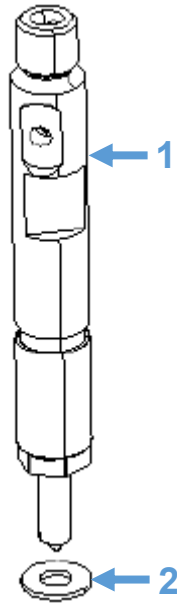

Pumps

Description	Part No.	Model
Sump Pump 3/4"	RDG303A12	Shire 49

Thermostat Parts

Description	Part No.	Model
Thermostat (82°)	R7100-1306004SF1	Shire 49
Thermostat (86°)	RDG909A7	All
Thermostat Gasket	129350-49541	Shire 49

Exhaust Manifold Blankets

Description	Part No.	Model
Upper Exhaust Blanket	RDG904A68	Shire 49
Lower Exhaust Blanket	RDG403A33	Shire 49

Engine Parts: Injectors

Diagram No.	Description	Part No.	Model
1	Injector	R300011120002	Shire 49
2	Injector Gasket	R300011120001	Shire 49

Engine Parts: Glowplugs

Diagram No.	Description	Part No.	Model
1	Glowplug	R3000-3823740	Shire 43

Engine Parts: Fuel Injection Pump

Diagram No.	Description	Part No.	Model
1	Fuel Injection Pump	R909111110001	Shire 49

Engine Parts: Rocker Cover Gasket & Oil Cap

Diagram No.	Description	Part No.	Model
1	Rocker Cover Gasket	R3000100300023	Shire 49
2	Oil Cap	R3000100300024	Shire 49

Engine Parts: Cylinder Head Gasket

Diagram No.	Description	Part No.	Model
1	Cylinder Head Gasket	R3000100300019	Shire 49