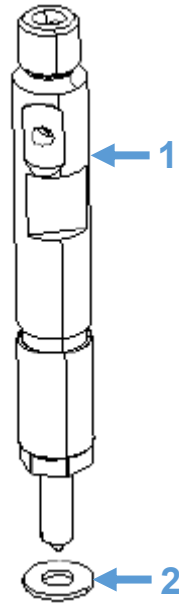

**Engine Parts: Injectors**

Diagram No.	Description	Part No.	Model
1	Injector	R30001111100B-C10	All
2	Injector Gasket	R300011120001	All

## Engine Parts: Glowplugs

Diagram No.	Description	Part No.	Model
1	Glowplug	R3000-3823740	All

## Engine Parts: Fuel Injection Pump

Diagram No.	Description	Part No.	Model
1	Fuel Injection Pump	R909111110001	Shire 65

**Engine Parts: Rocker Cover Gasket & Oil Cap**

Diagram No.	Description	Part No.	Model
1	Rocker Cover Gasket	R3000100300023	Shire 65
2	Oil Cap	R3000100300024	Shire 65

## Engine Parts: Cylinder Head Gasket

Diagram No.	Description	Part No.	Model
1	Cylinder Head Gasket	R3000100300019	Shire 65