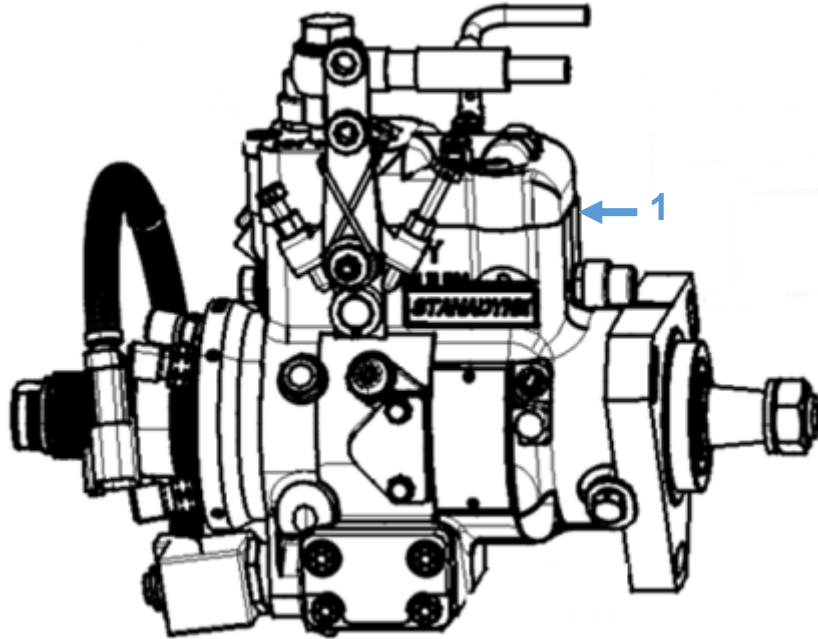

## Engine Parts: Fuel Injection Pump

Diagram No.	Description	Part No.	Model
1	Fuel Injection Pump	R909111110001	Shire 65

**Engine Parts: Rocker Cover Gasket & Oil Cap**

Diagram No.	Description	Part No.	Model
1	Rocker Cover Gasket	R3000100300023	Shire 65
2	Oil Cap	R3000100300024	Shire 65

## Engine Parts: Cylinder Head Gasket

Diagram No.	Description	Part No.	Model
1	Cylinder Head Gasket	R3000100300019	Shire 65