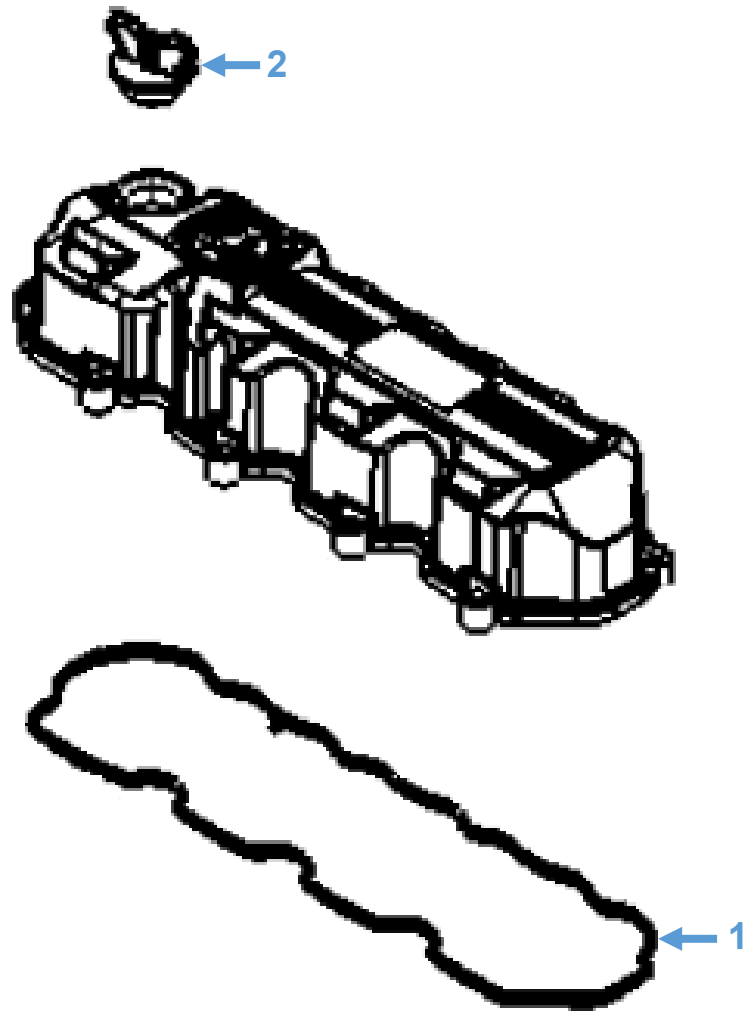

## Engine Parts: Fuel Injection Pump

Diagram No.	Description	Part No.	Model
1	Fuel Injection Pump	R909111110001	Shire 65

**Engine Parts: Rocker Cover Gasket & Oil Cap**

Diagram No.	Description	Part No.	Model
1	Rocker Cover Gasket	R3000100300023	Shire 65
2	Oil Cap	R3000100300024	Shire 65