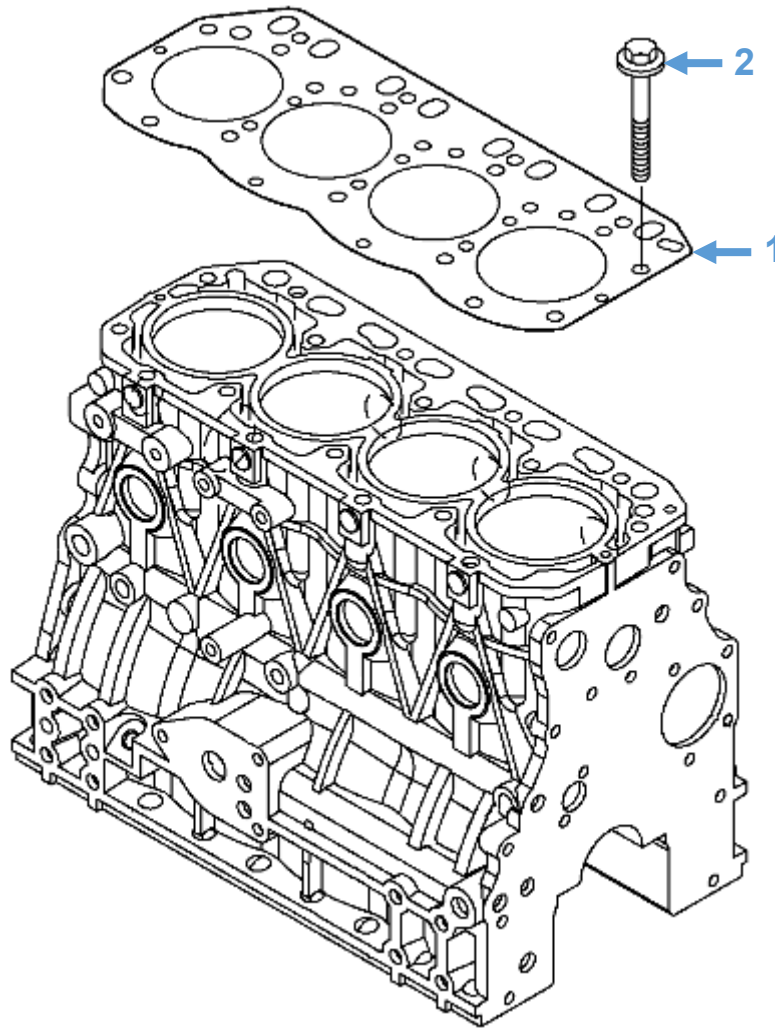

Engine Parts: Rocker Cover Gasket & Oil Cap

Diagram No.	Description	Part No.	Model
1	Rocker Cover Gasket	129601-11310	All
2	Oil Cap	124160-01751	All
3	Oil Cap O-Ring	24311-000320	All

Engine Parts: Cylinder Head Gasket