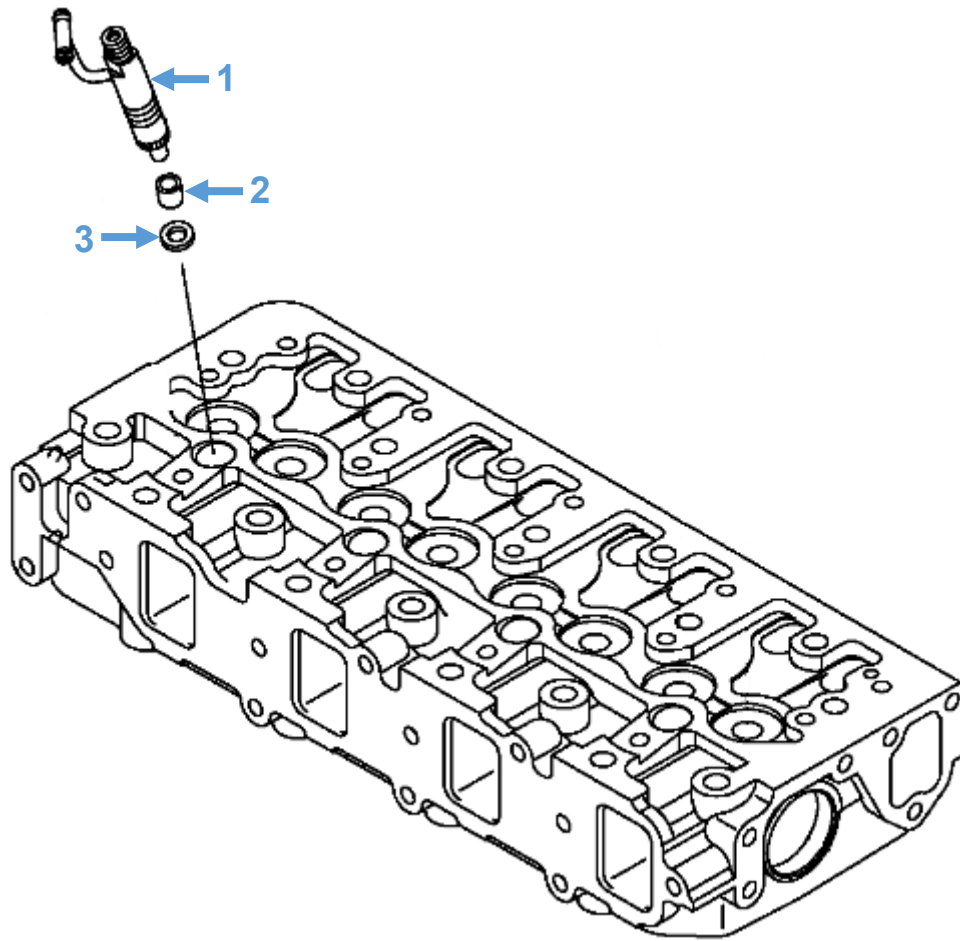

Engine Parts: Injectors

Diagram No.	Description	Part No.	Model
1	Injector	729602-53101	Shire 05 45 Shire 06 45 Shire 09 45 Shire 11 45 Shire 12 45 Shire 14 45
		729604-53200	Shire 45
2	Injector Protector	119802-11870	All
3	Injector Seat	119625-11880	All