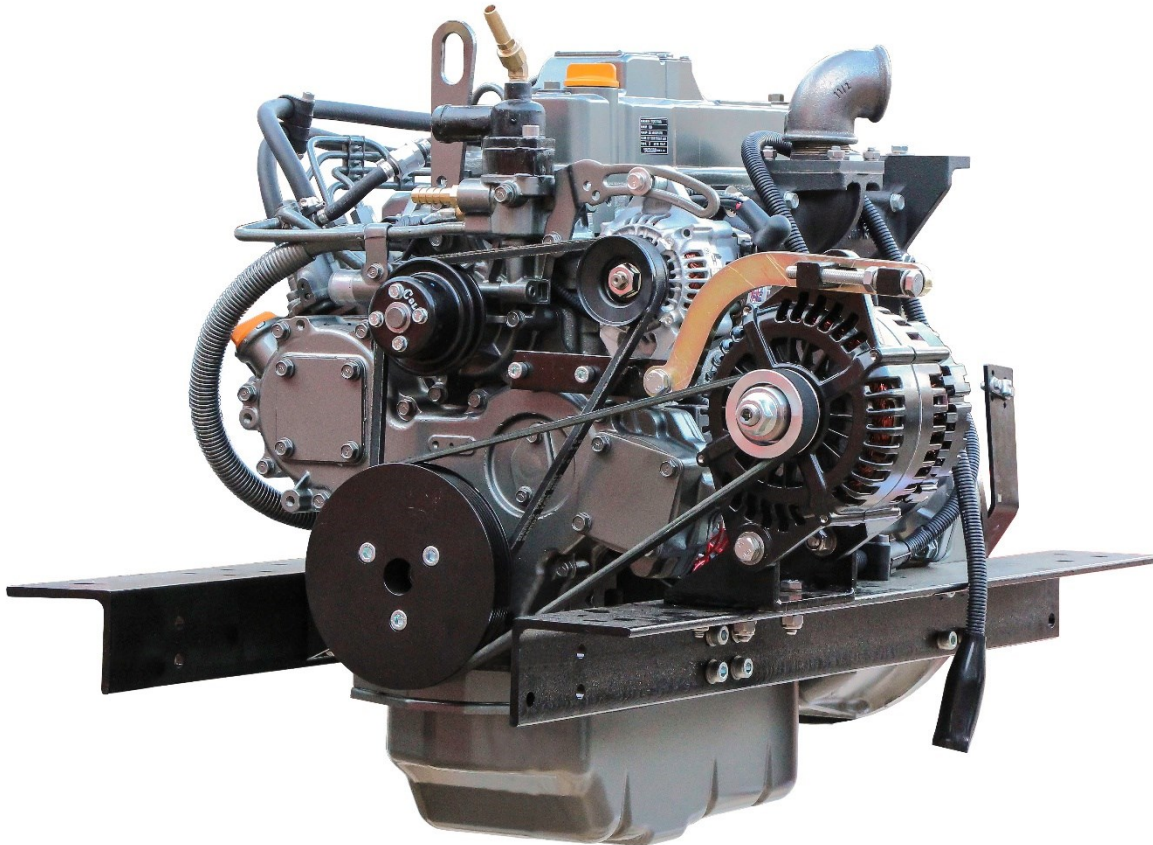

SHIRE PARTS BOOK

For the following engine models*:

Shire 05 45

Shire 06 45

Shire 09 45

Shire 11 45

Shire 12 45

Shire 14 45

Shire 45

*Standard Model, there may be a number of optional extras, or alternative components, that may be fitted to an engine that are not shown in this book