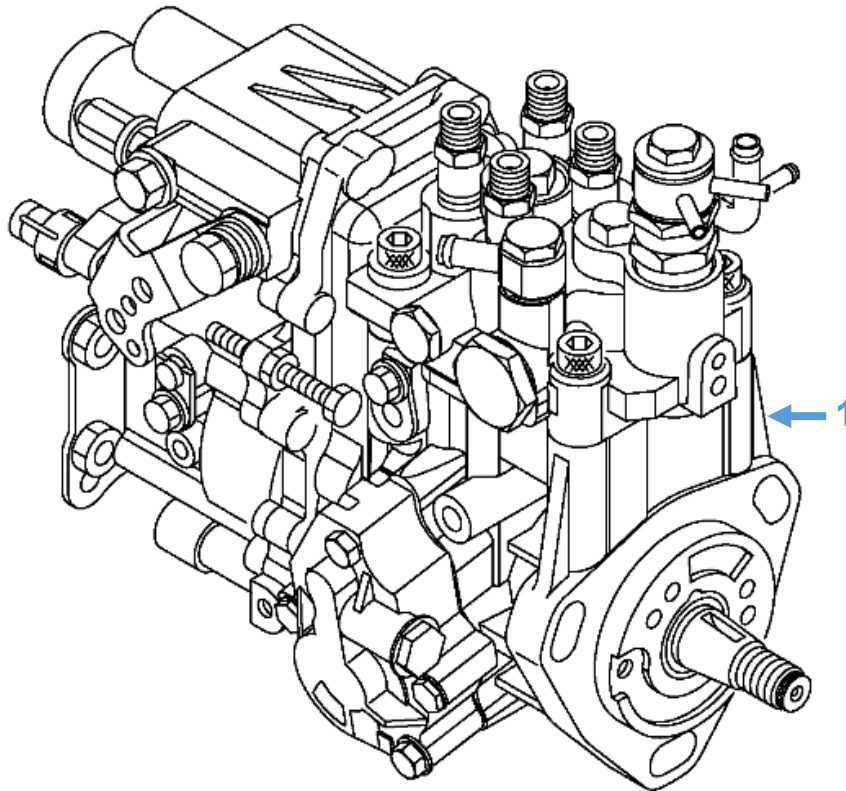

Engine Parts: Fuel Injection Pump

Diagram No.	Description	Part No.	Model
1	Fuel Injection Pump	729602-51310	Shire 05 45 Shire 06 45 Shire 09 45 Shire 11 45 Shire 12 45 Shire 14 45
		729688-51301	Shire 45