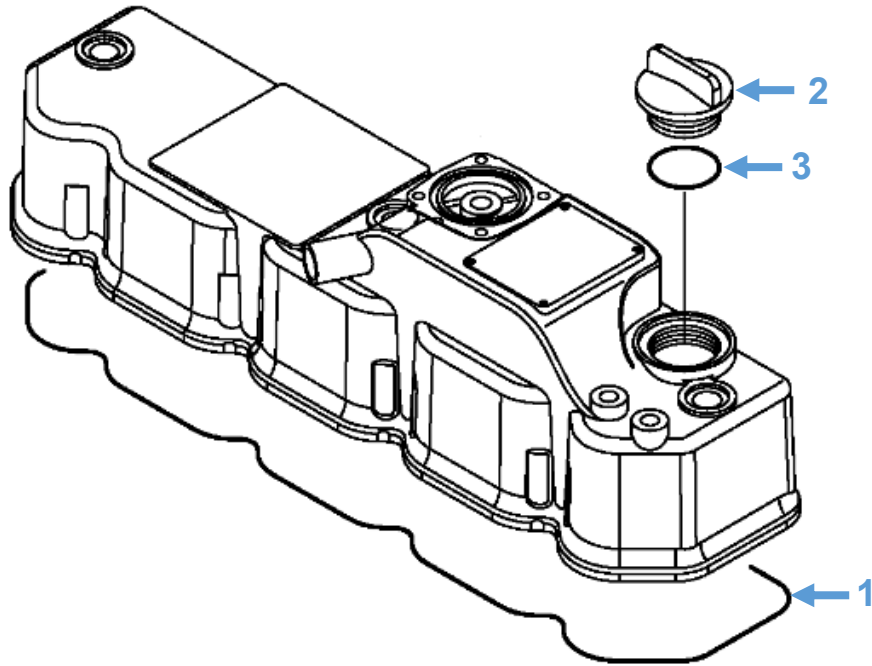

Engine Parts: Rocker Cover Gasket & Oil Cap

Diagram No.	Description	Part No.	Model
1	Rocker Cover Gasket	129601-11310	All
2	Oil Cap	124160-01751	All
3	Oil Cap O-Ring	24311-000320	All

Engine Parts: Cylinder Head Gasket