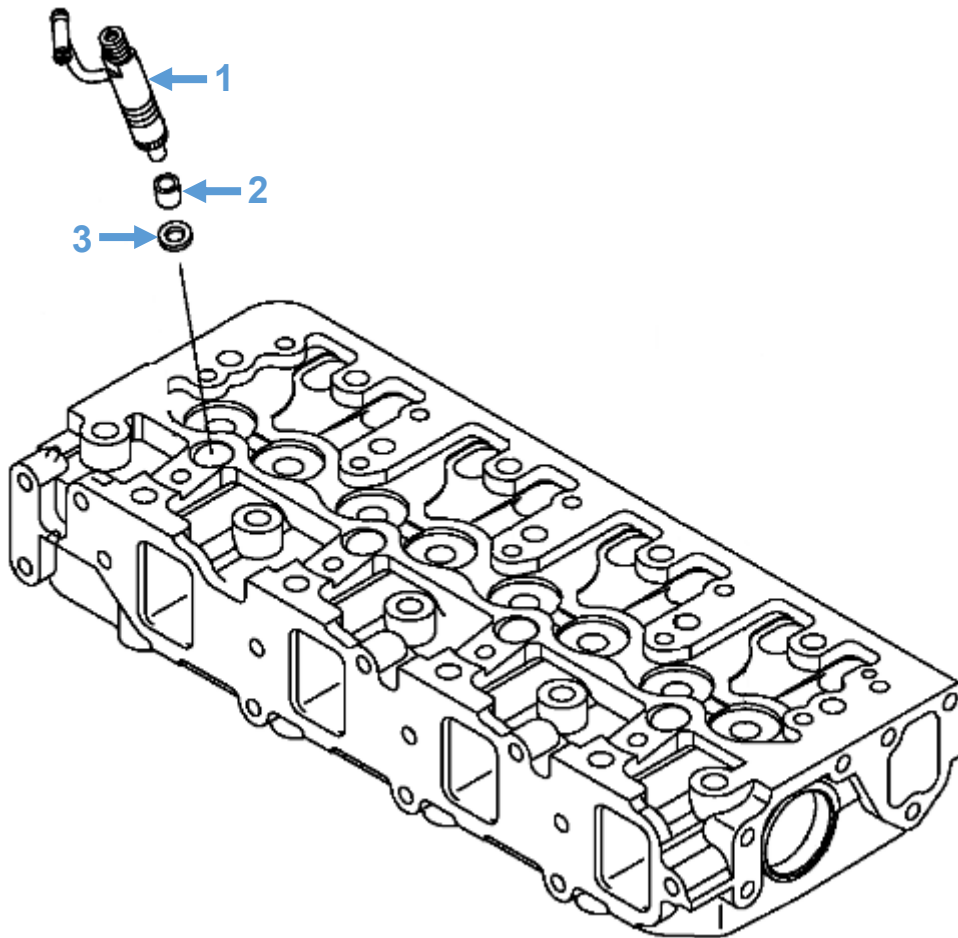

Engine Parts: Injectors

Diagram No.	Description	Part No.	Model
1	Injector	729602-53101	Shire 05 50 Shire 06 50 Shire 09 50 Shire 11 50 Shire 12 50 Shire 14 50
		729604-53200	Shire 50
2	Injector Protector	119802-11870	All
3	Injector Seat	119625-11880	All