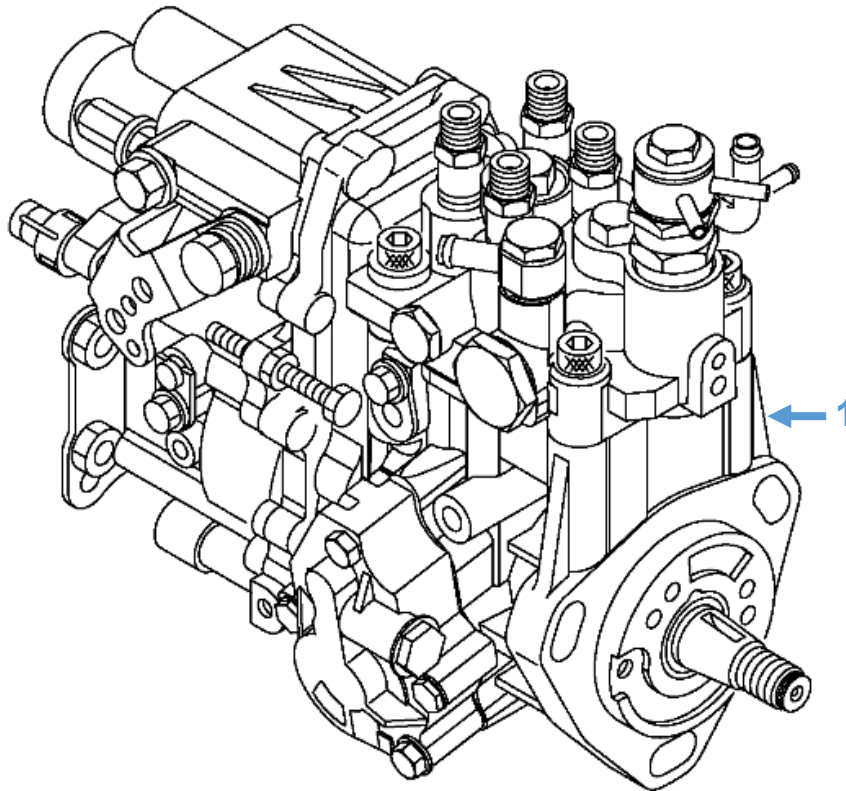

Engine Parts: Fuel Injection Pump

Diagram No.	Description	Part No.	Model
1	Fuel Injection Pump	729602-51310	Shire 05 50 Shire 06 50 Shire 09 50 Shire 11 50 Shire 12 50 Shire 14 50
		729688-51301	Shire 50