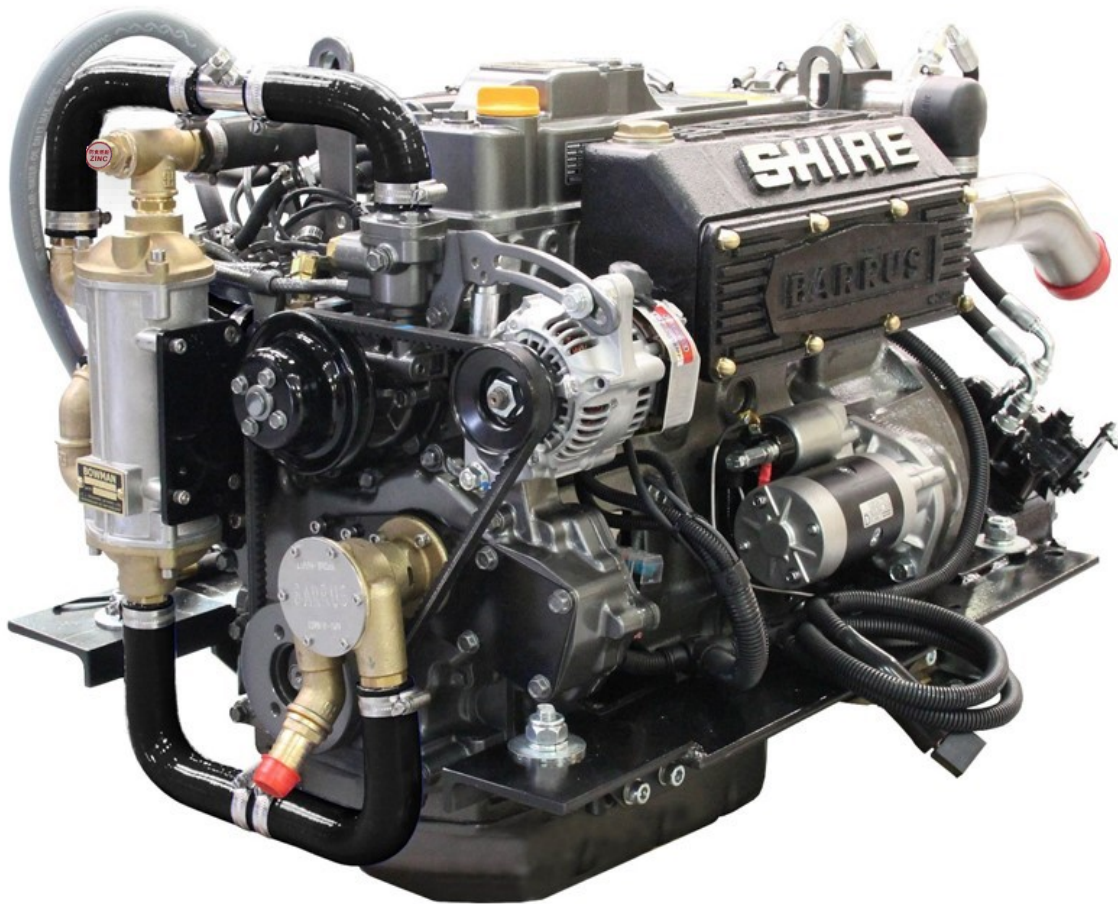

For the following engine models*:

Shire 40 WB

Shire 45 WB

Shire 50 WB

*Standard Model, there may be a number of optional extras, or alternative components, that may be fitted to an engine that are not shown in this book.