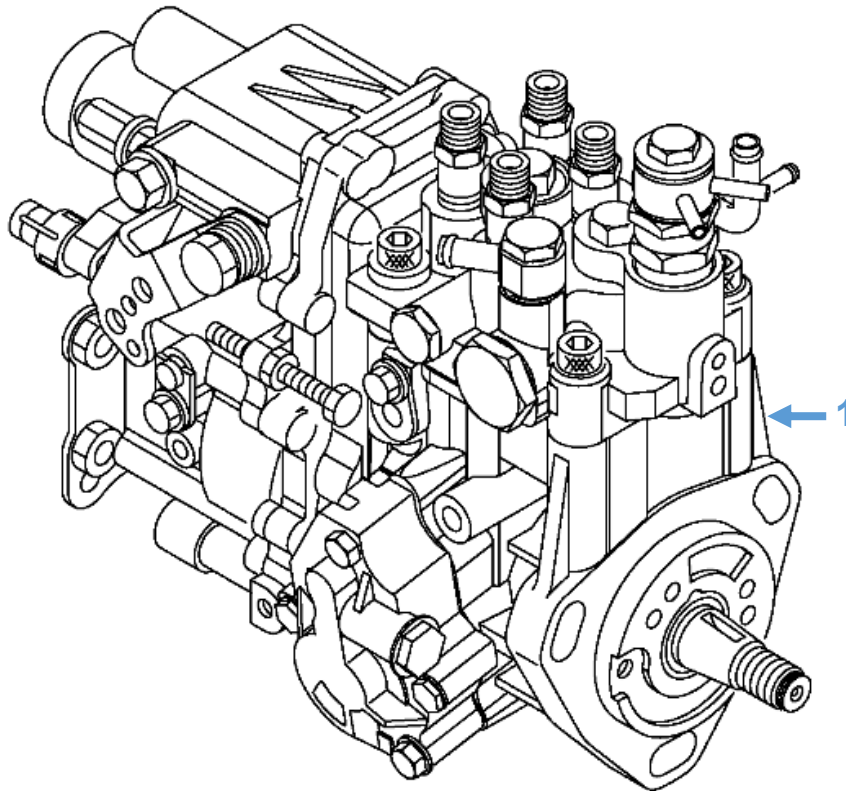

**Engine Parts: Fuel Injection Pump**

Diagram No.	Description	Part No.	Model
1	Fuel Injection Pump	729602-51310	Shire 05 50/40 Shire 06 50/40 Shire 09 50/40 Shire 11 50/40 Shire 12 50/40 Shire 14 50/40
		729688-51301	Shire 50 Shire 40