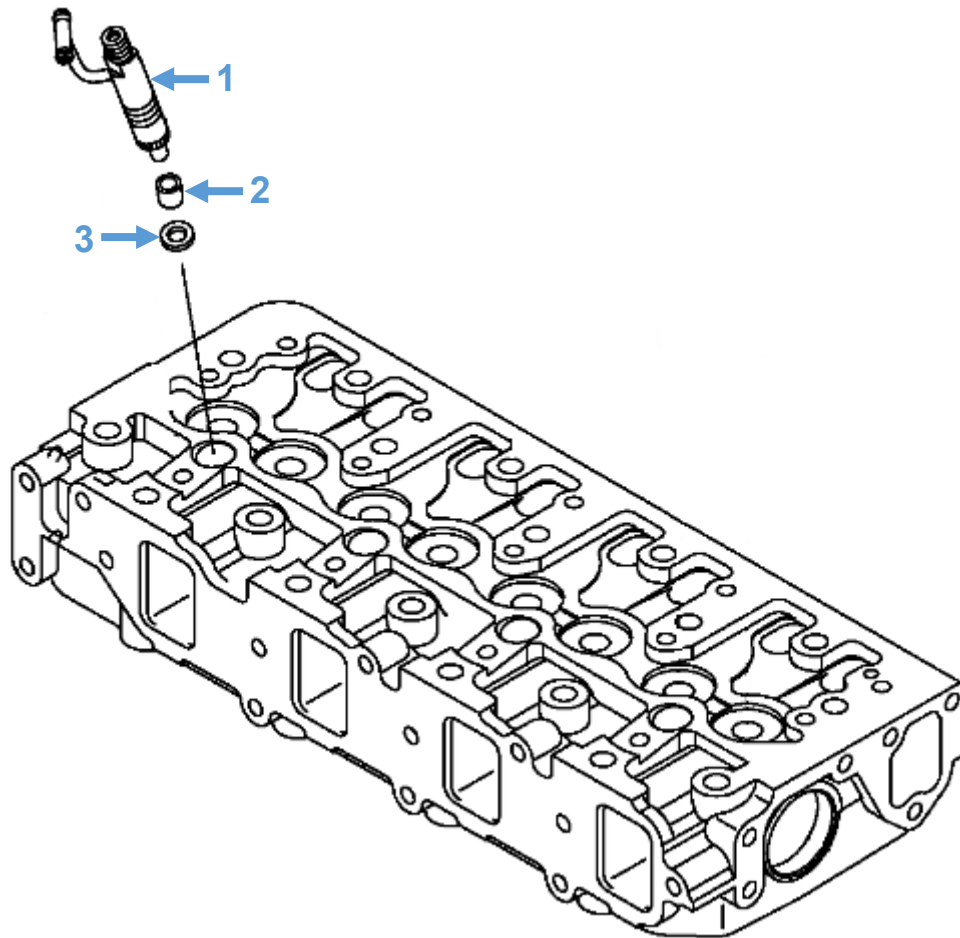

## Engine Mount Parts

Description	Part No.	Model
Engine Mount	RDG3033	All
Engine Mount Stud Kit	RDG1867	All

**Engine Parts: Injectors**

Diagram No.	Description	Part No.	Model
1	Injector	729602-53101	Shire 05 50/40 Shire 06 50/40 Shire 09 50/40 Shire 11 50/40 Shire 12 50/40 Shire 14 50/40
		729604-53200	Shire 50 Shire 40
2	Injector Protector	119802-11870	All
3	Injector Seat	119625-11880	All