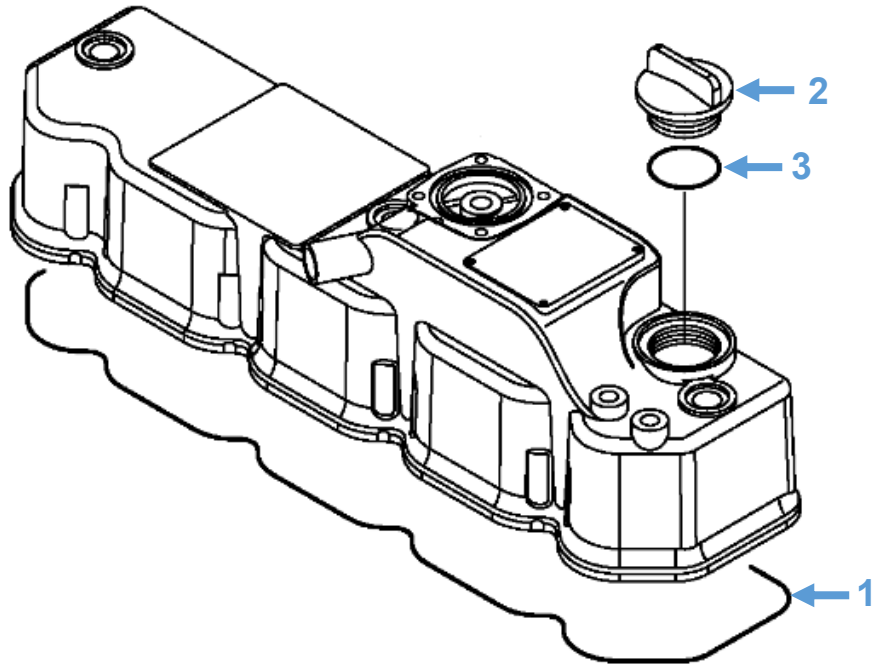

Engine Parts: Rocker Cover Gasket & Oil Cap

Diagram No.	Description	Part No.	Model
1	Rocker Cover Gasket	129601-11310	All
2	Oil Cap	124160-01751	All
3	Oil Cap O-Ring	24311-000320	All