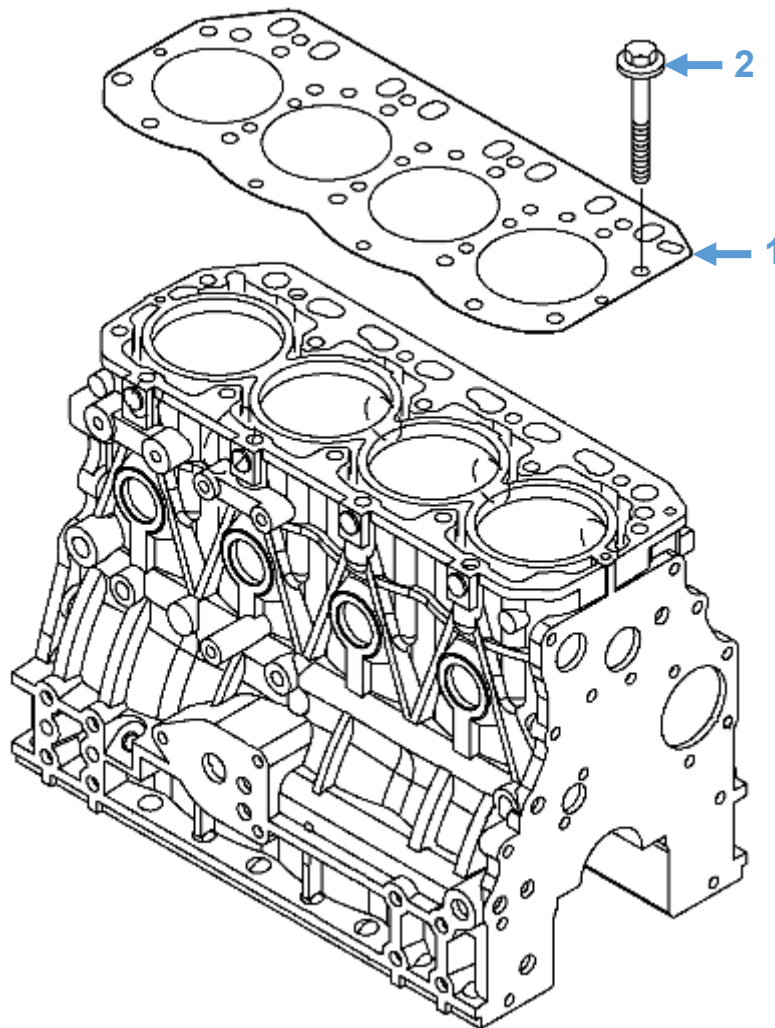

## Engine Parts: Cylinder Head Gasket

Diagram No.	Description	Part No.	Model
1	Cylinder Head Gasket	129407-01340	All
2	Cylinder Head Bolt	129150-01200	All