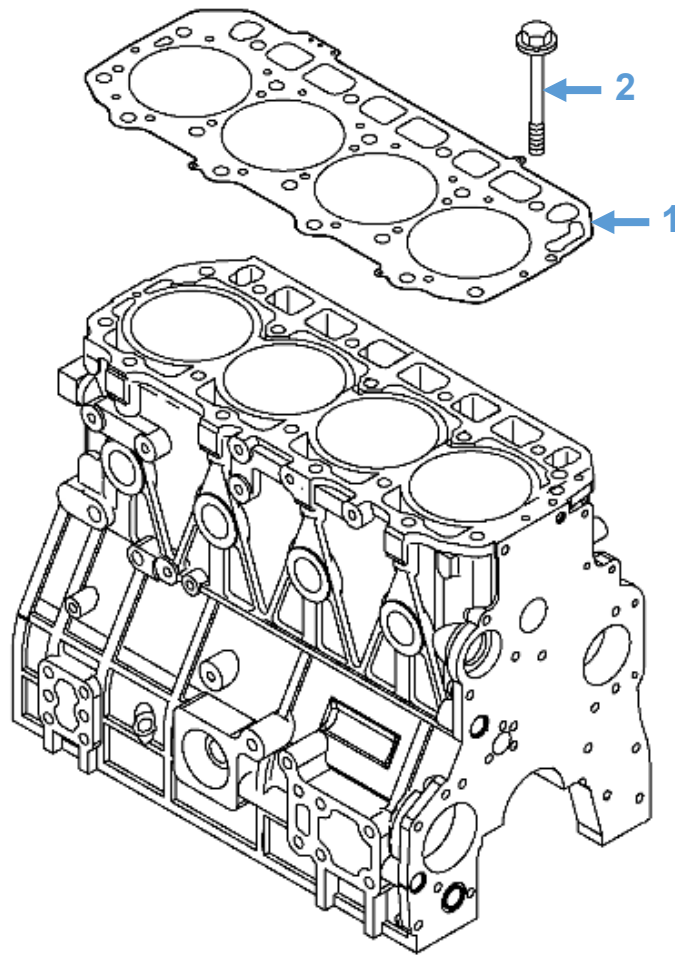

Engine Parts: Cylinder Head Gasket

Diagram No.	Description	Part No.	Model
1	Cylinder Head Gasket	129907-01331	All
2	Cylinder Head Bolt	129900-01200	All

Accessories: Exhaust Equipment

	Description	Part No.	Model
	Flexible Exhaust Pipe Blanket	RDG2477	All
	Exhaust Coupling 2"	RDG9048003	All
	Flexible Exhaust Pipe 2"	RDG9048004	All
	Dry Exhaust Silencer 2"	RDG9048005	All
	Hospital Silencer 2"	RDG9048364	All
	2" Equal Elbow BSP	RDG9048002	All
	Exhaust Gasket	129930-13201	All
	Shire 70/90 WB Exhaust Elbow	RDG904A18	All