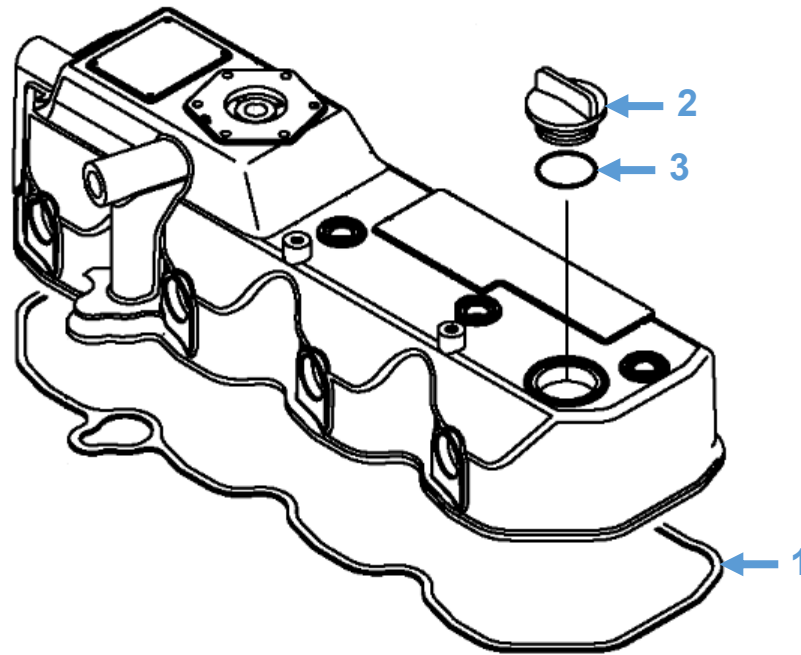

Exhaust Manifold Blankets

Description	Part No.	Model
Exhaust Pipe Blanket	RDG904A48	Shire 70WB
Exhaust Elbow Blanket	RDG904A47	Shire 70WB
Exhaust Blanket	RDG904A46	Shire 70WB

Engine Parts: Injectors

1	Injector	729907-53100	Shire 09 70 Shire 11 70 Shire 12 70 Shire 14 70
		729927-53100	Shire 70
2	Injector O-Ring	24311-000120	All
3	Injector Seat	119625-11880	All
4	Injector Protector	119802-11870	All

Engine Parts: Fuel Injection Pump

Diagram No.	Description	Part No.	Model
1	Fuel Injection Pump	729907-51320	Shire 09 70 Shire 11 70 Shire 12 70 Shire 14 70
2	Fuel Injection Pump	729939-51390	Shire 70

Engine Parts: Rocker Cover Gasket & Oil Cap