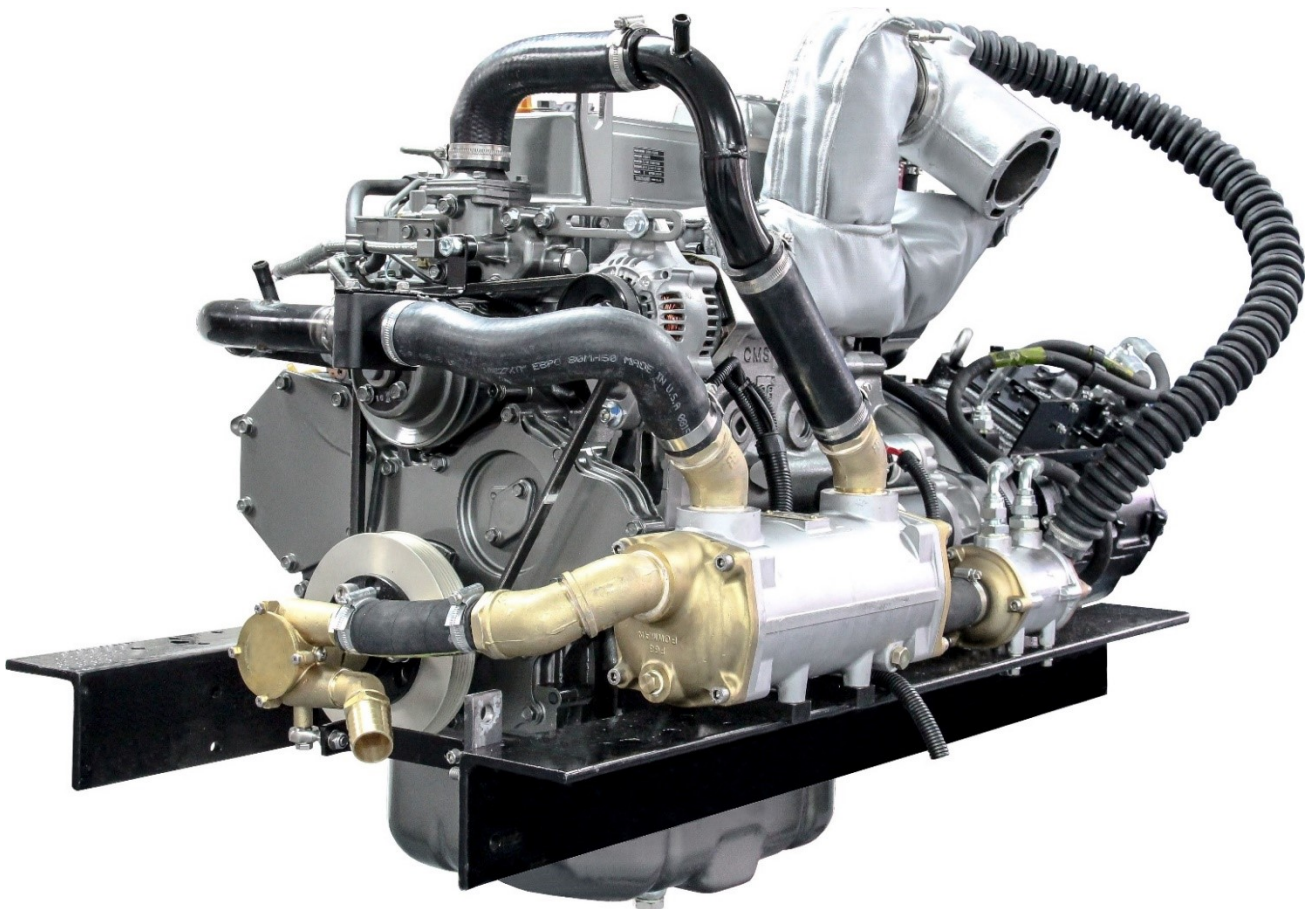

ORIGINAL PARTS BOOK

SHIRE PARTS BOOK

For the following engine model*:
Shire 15 70WB

*Standard Model, there may be a number of optional extras, or alternative components, that may be fitted to an engine that are not shown in this book.

Base Engine Model

Shire Model	Base Engine
Shire 70WB	4TNV98-ZNSA

On the E.P Barrus Website there is a Shire 70WB Parts Book which has a more extensive list of parts available for your engine. To access the Shire Parts Books on the internet, type the following short link into your search engine:

Fuel Filter Head

Description	Part No.	Model
Secondary Fuel Filter Head	129004-55612-9	All

Consumables

Description	Part No.	Model
Engine Oil 10W40 CD 5L Container (This can also be used for a PRM 150 and PRM 280 Gearbox) NOTE: This part number supersedes RDG2797	RDG6110	All
Diesel Fuel Additive 500ml Container	RDG80210219	All