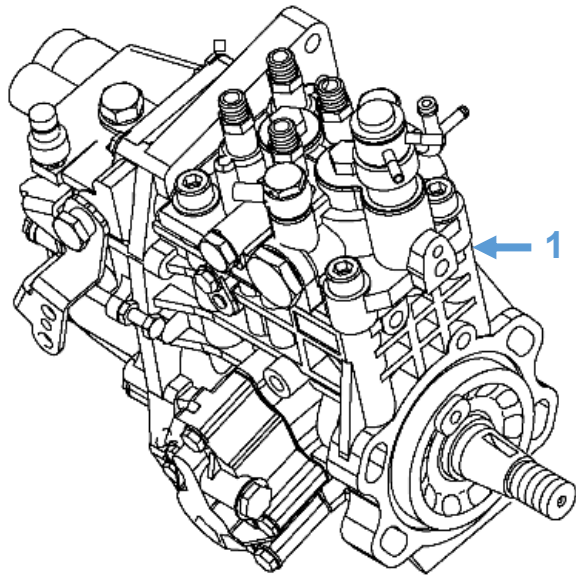

Engine Parts: Fuel Injection Pump

Diagram No.	Description	Part No.	Model
1	Fuel Injection Pump	729907-51320	Shire 09 70 Shire 11 70 Shire 12 70 Shire 14 70
2	Fuel Injection Pump	729939-51390	Shire 70

Engine Parts: Rocker Cover Gasket & Oil Cap